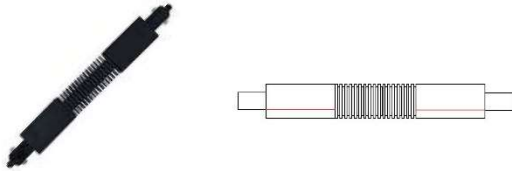

ITALUX Marvi 230V

Marvi Track Accessories

1 MARVI TRACK
 TRL-H1C-100 100 cm
 TRL-I11C-150 150 cm

○ WII ● BL

2 MARVI TRACK POWER ADAPTER
 TRL-H1C-POW

○ WII ● BL

3 MARVI TRACK CONNECTOR PARALLEL LONG
TRL-H1C-CONN-LONG

○ WH ● BL ● SN ● AB

4 MARVI TRACK CONNECTOR PARALLEL SHORT
TRL-H1C-CONN

○ WH ● BL ● SN ● AB

5 MARVI TRACK CONNECTOR FLEXIBLE
TRL-H1C-CONN-FLX

○ WH ● BL ● SN ● AB

6 MARVI TRACK CONNECTOR ANGULAR
TRL-H1C-CONN-ANG

○ WH ● BL

7 MARVI TRACK CONNECTOR TYPE T-INT
TRL-H1C-CONN-T-LF

○ WH ● BL

8 MARVI TRACK CONNECTOR TYPE T-INT
TRL-H1C-CONN-T-RT-INT

○ WH ● BL

9 MARVI TRACK CONNECTOR TYPE T-EXT
TRL-H1C-CONN-T-RT

○ WH ● BL

10 MARVI TRACK CONNECTOR TYPE T-EXT
TRL-H1C-CONN-T-LF-INT