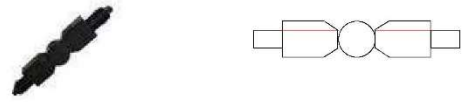

ITALUX Marvi 230V

Marvi Track Accessories

1 MARVI TRACK
 TRL-H1C-100 100 cm
 TRL-I11C-150 150 cm

○ WII ● BL

2 MARVI TRACK POWER ADAPTER
 TRL-H1C-POW

○ WII ● BL

3 MARVI TRACK CONNECTOR PARALLEL LONG
TRL-H1C-CONN-LONG

○ WH ● BL ● SN ● AB

4 MARVI TRACK CONNECTOR PARALLEL SHORT
TRL-H1C-CONN

○ WH ● BL ● SN ● AB

5 MARVI TRACK CONNECTOR FLEXIBLE
TRL-H1C-CONN-FLX

○ WH ● BL ● SN ● AB

6 MARVI TRACK CONNECTOR ANGULAR
TRL-H1C-CONN-ANG

○ WH ● BL

7 MARVI TRACK CONNECTOR TYPE T-INT
TRL-H1C-CONN-T-LF

○ WH ● BL

8 MARVI TRACK CONNECTOR TYPE T-INT
TRL-H1C-CONN-T-RT-INT

○ WH ● BL

9 MARVI TRACK CONNECTOR TYPE T-EXT
TRL-H1C-CONN-T-RT

○ WH ● BL

10 MARVI TRACK CONNECTOR TYPE T-EXT
TRL-H1C-CONN-T-LF-INT