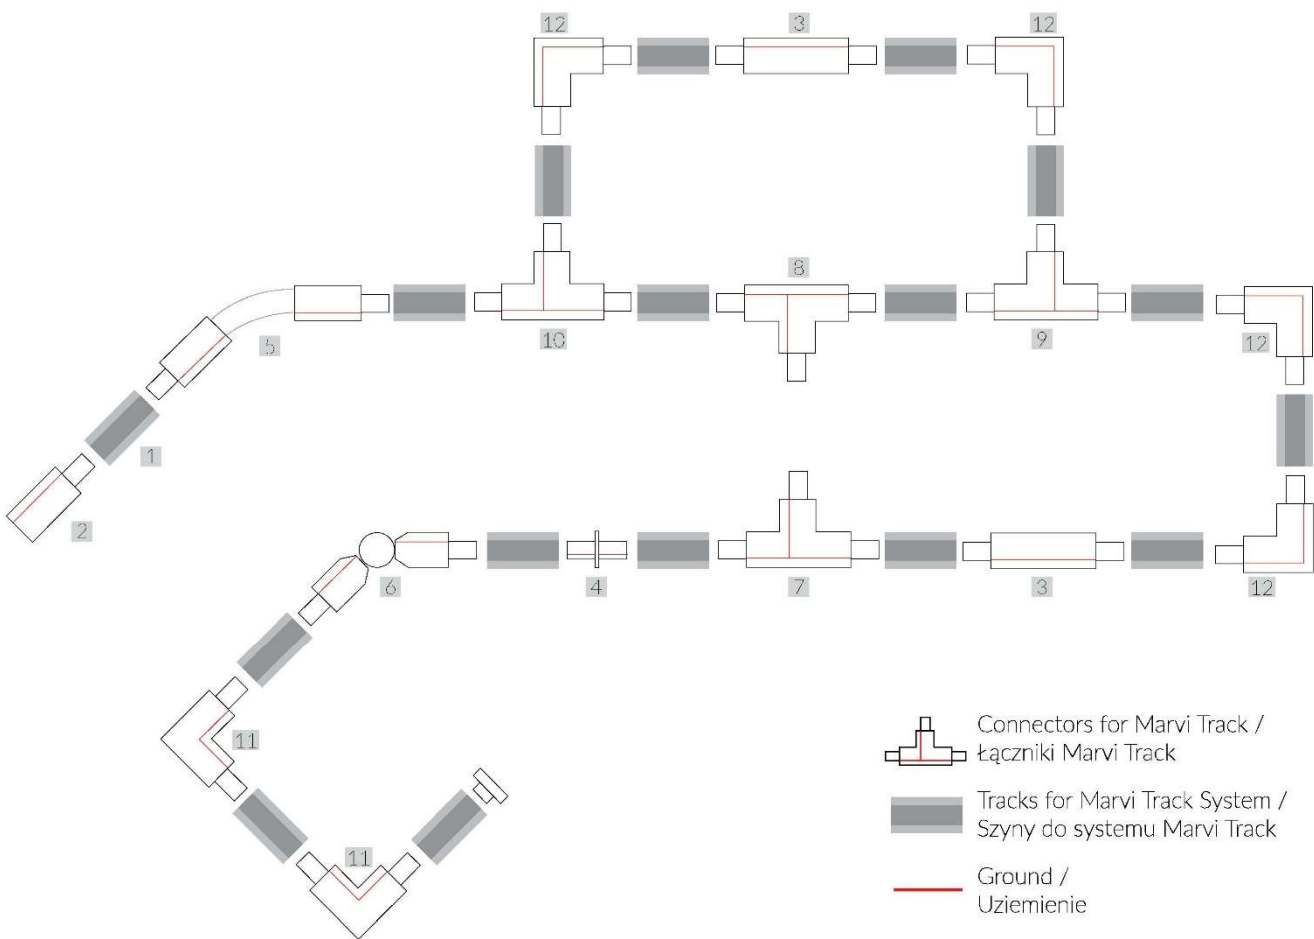

ITALUX Marvi 230V

Marvi Track Accessories

1 MARVI TRACK
 TRL-H1C-100 100 cm
 TRL-I11C-150 150 cm

○ WII ● BL

2 MARVI TRACK POWER ADAPTER
 TRL-H1C-POW

○ WII ● BL

3 MARVI TRACK CONNECTOR PARALLEL LONG
TRL-H1C-CONN-LONG

○ WH ● BL ● SN ● AB

4 MARVI TRACK CONNECTOR PARALLEL SHORT
TRL-H1C-CONN

○ WH ● BL ● SN ● AB

5 MARVI TRACK CONNECTOR FLEXIBLE
TRL-H1C-CONN-FLX

○ WH ● BL ● SN ● AB

6 MARVI TRACK CONNECTOR ANGULAR
TRL-H1C-CONN-ANG

○ WH ● BL

7 MARVI TRACK CONNECTOR TYPE T-INT
TRL-H1C-CONN-T-LF

○ WH ● BL

8 MARVI TRACK CONNECTOR TYPE T-INT
TRL-H1C-CONN-T-RT-INT

○ WH ● BL

9 MARVI TRACK CONNECTOR TYPE T-EXT
TRL-H1C-CONN-T-RT

○ WH ● BL

10 MARVI TRACK CONNECTOR TYPE T-EXT
TRL-H1C-CONN-T-LF-INT

○ WH ● BL

11 MARVI TRACK CONNECTOR TYPE L-EXT
TRL-H1C-CONN-L-RT

○ WH ● BL ● SN ● AB

12 MARVI TRACK CONNECTOR TYPE L-INT
TRL-H1C-CONN-L-LF

○ WH ● BL ● SN ● AB