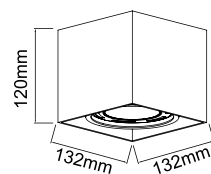

Description: Aluminum/Matt Black/White
Bulb: 1xGU10 Max 8W LED 230V
Bulb Excluded

Description: Aluminum/Matt Black/Gold
Bulb: 1xGU10 Max 8W LED 230V
Bulb Excluded

Description: Aluminum/Matt White/White
Bulb: 1xGU10 Max 8W LED 230V
Bulb Excluded

Description: Aluminum/Matt White/Gold
Bulb: 1xGU10 Max 8W LED 230V
Bulb Excluded

Description: Aluminum/Matt Black/Black
Bulb: 1xGU10 Max 8W LED 230V
Bulb Excluded

Description: Aluminum/Matt Black/Chrome
Bulb: 1xGU10 Max 8W LED 230V
Bulb Excluded

Description: Aluminum/Matt White/Black
Bulb: 1xGU10 Max 8W LED 230V
Bulb Excluded

Description: Aluminum/Matt White/Chrome
Bulb: 1xGU10 Max 8W LED 230V
Bulb Excluded