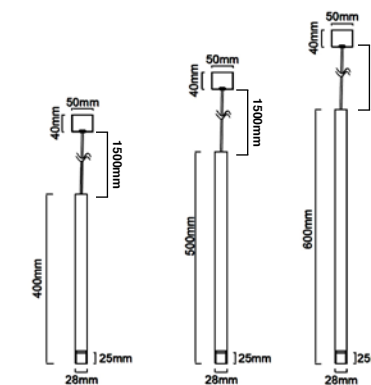

Q I Bianco/ Rose Gold 40
OR85181

Q I Bianco/Rose Gold 50
OR85198

Q I Bianco/Rose Gold 60
OR85204

Description: Aluminium/White/Rose Gold

Bulb: 1xG9 Max 3,5W LED 230V

Bulb Excluded

Recommended Lighting Source: G9 Capsule