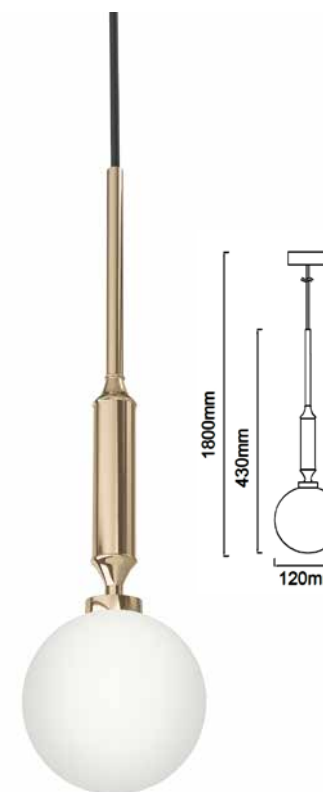

**Ero I Cromo A**  
OR84962

Description: Metal/Chrome  
Glass/Opal White  
Bulb: 1xG9 Max 8W LED 230V  
Bulb Excluded

**Ero I Cromo C**  
OR84986

Description: Metal/Chrome  
Glass/Opal White  
Bulb: 1xG9 Max 8W LED 230V  
Bulb Excluded

**Ero I Cromo B**  
OR84979

Description: Metal/Chrome  
Glass/Opal White  
Bulb: 1xG9 Max 8W LED 230V  
Bulb Excluded

**Ero I Gold A**  
**OR84993**

Description: Metal/Gold  
Glass/Opal White  
Bulb: 1xG9 Max 8W LED 230V  
Bulb Excluded