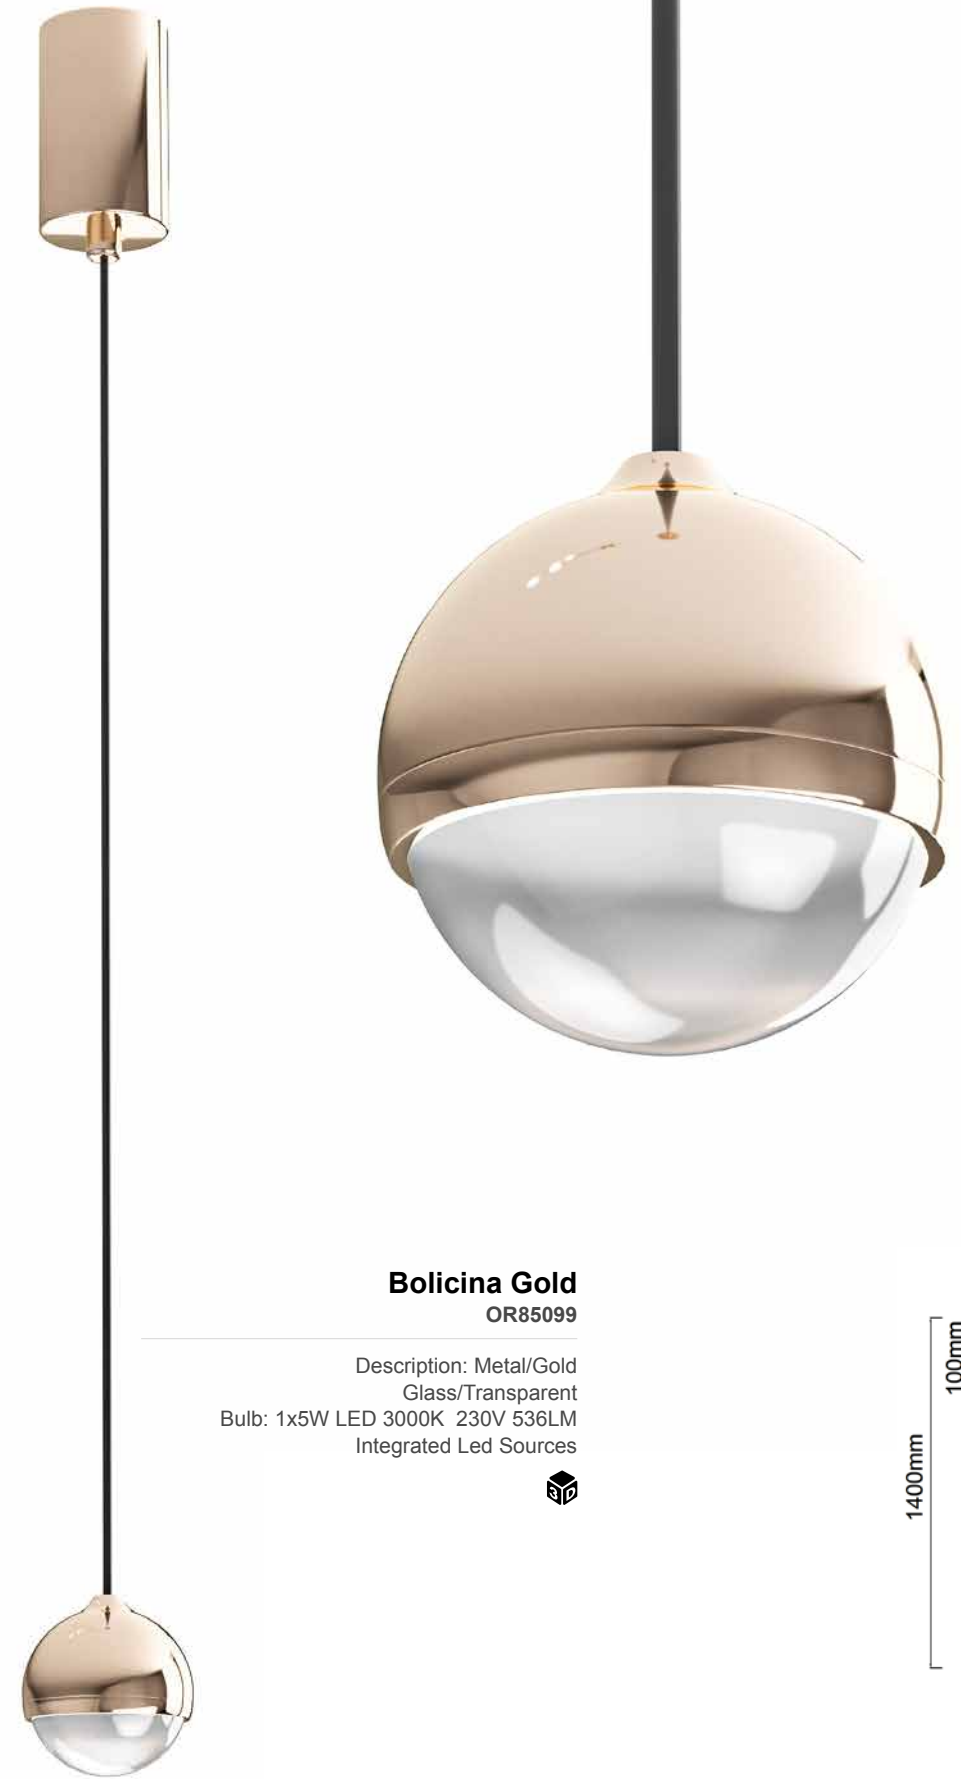

**Iseo Bianco S**  
OR80469

Description: Resin/Sandy White  
Bulb: 1xE27 Max 18W LED 230V  
Bulb Excluded

**Iseo Bianco M**  
OR80476

Description: Resin/Sandy White  
Bulb: 1xE27 Max 18W LED 230V  
Bulb Excluded

**Palla 24**  
**OR81145**

Description: Metal/Chrome  
Glass/Opal White  
Bulb: 1xE14 Max 8W LED 230V  
Bulb Excluded

**Palla 30**  
**OR81152**

Description: Metal /Chrome  
Glass /Opal White  
Bulb: 1xE27 Max 12W LED 230V  
Bulb Excluded

**Palla 40**  
**OR81169**

Description: Metal /Chrome  
Glass /Opal White  
Bulb: 1XE27 Max 12W LED 230V  
Bulb Excluded

**Bolicina Gold**  
OR85099

Description: Metal/Gold  
Glass/Transparent  
Bulb: 1x5W LED 3000K 230V 536LM  
Integrated Led Sources