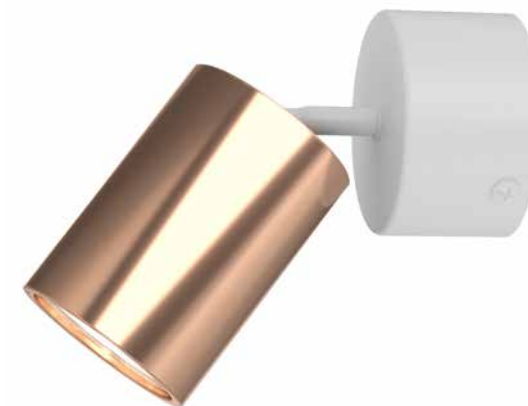

Kika Mobile Bianco/Rose Gold
OR84696

Description: Aluminium/White/Rose Gold
Bulb: 1x GU10 Max 8W LED 230V
Bulb Excluded