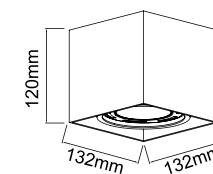

Description: Aluminum/Matt Black/White
Bulb: 1xGU10 Max 8W LED 230V
Bulb Excluded

Description: Aluminum/Matt Black/Gold
Bulb: 1xGU10 Max 8W LED 230V
Bulb Excluded

Description: Aluminum/Matt White/White
Bulb: 1xGU10 Max 8W LED 230V
Bulb Excluded

Description: Aluminum/Matt White/Gold
Bulb: 1xGU10 Max 8W LED 230V
Bulb Excluded

Description: Aluminum/Matt Black/Black
Bulb: 1xGU10 Max 8W LED 230V
Bulb Excluded

Description: Aluminum/Matt Black/Chrome
Bulb: 1xGU10 Max 8W LED 230V
Bulb Excluded

Description: Aluminum/Matt White/Black
Bulb: 1xGU10 Max 8W LED 230V
Bulb Excluded

Description: Aluminum/Matt White/Chrome
Bulb: 1xGU10 Max 8W LED 230V
Bulb Excluded