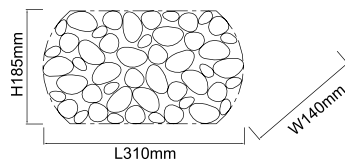

Carera Bianco Parette
OR81466

Description: Metal/White Glossy Metal
Bulb: 1xG9 LED Max 7W 230V
Bulb Excluded

Carera Gold S
OR80193

Description: Metal/Gold
Bulb: 1xG9 LED Max 7W 230V
Bulb Excluded