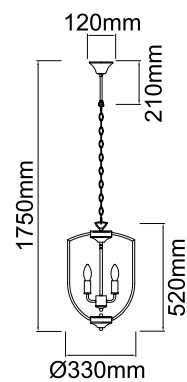

Ganza
OR80346

Description: Metal/Chrome
Bulb: 4xE14 Max 8W LED 230V
Bulb Excluded

Candi S
OR80124

Description: Metal/Chrome
Blub: 3xE14 Max 8W LED 230V
Bulb Excluded

Candi M
OR80148

Description: Metal/Chrome
Blub: 6xE14 Max 8W LED 230V
Bulb Excluded