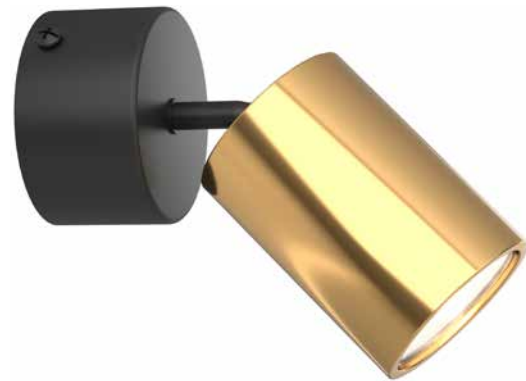

Kika Mobile Nero/Gold
OR84719

Description: Aluminium/Black/Gold
Bulb: 1x GU10 Max 8W LED 230V
Bulb Excluded