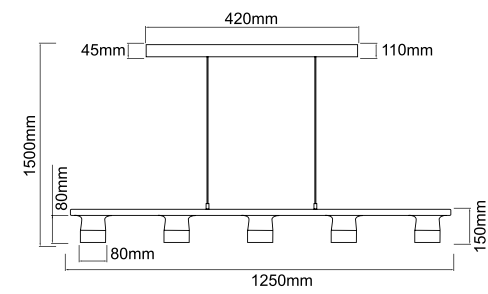

Melo V Bianco
OR80605

Description: Aluminum/Peral White Plastic/Black
Bulb: 5x9,5W LED 3000K 230V
Integrated LED Sources