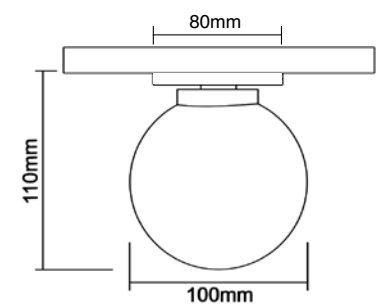

Movo Track
OR84283

Description: Aluminium/Black
Glass/Opal White
Plastic Adapter
Bulb: 1xG9 Max 8W LED 230V
Bulb Excluded