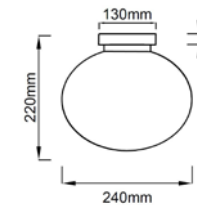

Palla 24
OR81145

Description: Metal/Chrome
Glass/Opal White
Bulb: 1xE14 Max 8W LED 230V
Bulb Excluded