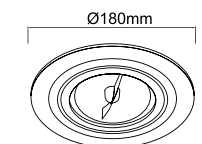

Wymiary montażowe: Ø 145mm
gl. 80mm

Puro Nero
OR83750

Description: Aluminum/Matt Black
Lighting source: 1xES111 GU10 Max 17W LED 230V
Bulb Excluded