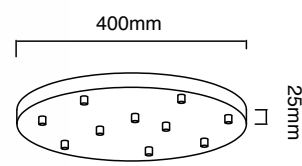

- **Ero X Cromo 40** ■ OR85358
- **Ero X Gold 40** ■ OR85365
- **Ero X Nero 40** ■ OR85372

Description: Metal/ Black/ Chrome/ Gold
Glass/Opal White
H max 1800mm
Bulb: 10xG9 Max 8W LED 230V
Bulb Excluded