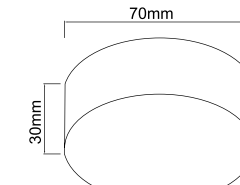

Wymiary montażowe: Ø 50mm
gl. 55mm

Bola
OR83330

Description: Acryl/Frosted White
Lighting Source: 5W LED 230V 3000°K
Integrated LED Sources