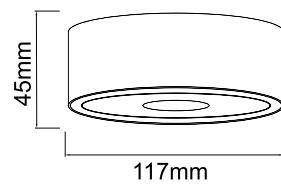

Neo Bianco Slim LED / Ufo Bianco
OR82272

Descreption: Aluminium/White Matt/White
Bulb: 1x10,8W LED 3000K 230V
Integrated LED Sources
Ufo Included