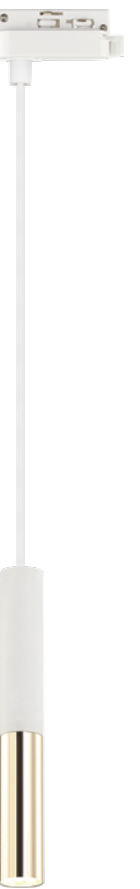

Slimi S Bianco Track/Gold
OR83132

Description: Aluminum/White/Gold
Plastic Adapter
Bulb: Max 1xG9 3,5W LED 230V
Bulb Excluded
Recommended Lighting Spurce: G9 Capsule