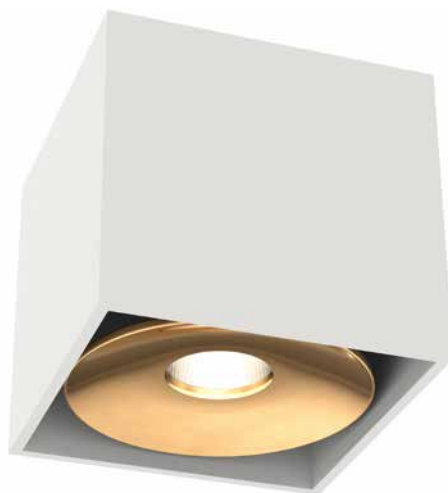

Cardi I Small Bianco/Gold
OR84627

Description: Aluminium/White/Gold
Bulb: 1x GU10 Max 8W LED 230V
Bulb Excluded