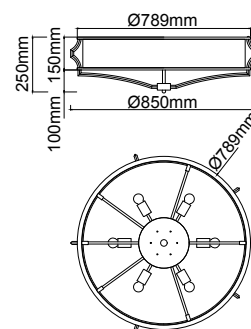

Stesso PL Cromo M
OR84412

Description: Metal/Chrome
Shade: Fabric/Creme White
Glass/ Frosted White
Bulb: 4xE27 Max 12W LED 230V
Bulb Excluded

Stesso PL Cromo L
OR84429

Description: Metal/Chrome
Shade: Fabric/Creme White
Glass/ Frosted White
Bulb: 6xE27 Max 12W LED 230V
Bulb Excluded