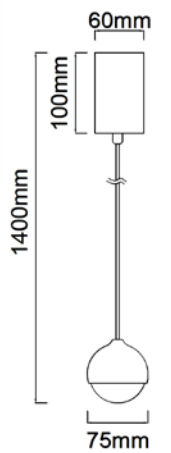

**Palla 40**  
**OR81169**

Description: Metal /Chrome  
Glass /Opal White  
Bulb: 1XE27 Max 12W LED 230V  
Bulb Excluded

**Bolicina Gold**  
OR85099

Description: Metal/Gold  
Glass/Transparent  
Bulb: 1x5W LED 3000K 230V 536LM  
Integrated Led Sources