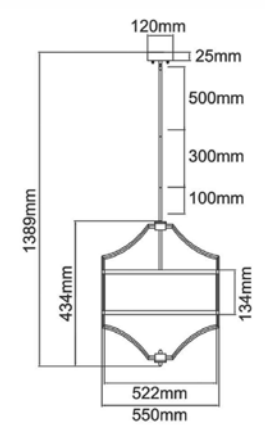

Stesso Gold/Nero M
OR84160

Description: Metal/ Gold
Shade: Fabric/Black
Bulb: 4xE27 Max 15W LED 230V
Bulb Excluded