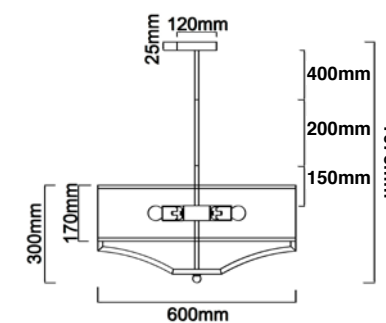

Gerdo Gold
OR84825

Description: Metal/Gold
Shade: Fabric/Creme White
Bulb: 4xE27 Max 12W LED 230V
Bulb Excluded

Gerdo Cromo
OR84801

Description: Metal/Chrome
Shade: Fabric/Creme White
Bulb: 4xE27 Max 12W LED 230V
Bulb Excluded

Gerdo Old Gold
OR84818

Description: Metal/Satin Gold
Shade: Fabric/Creme White
Bulb: 4xE27 Max 12W LED 230V
Bulb Excluded