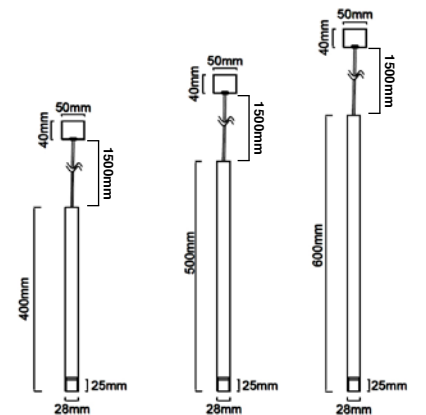

Q I Nero/Gold 40
OR85105

Q I Nero/Gold 50
OR85112

Q I Nero/Gold 60
OR85129

Description: Aluminium/Black/Gold
Bulb: 1xG9 Max 3,5W LED 230V
Bulb Excluded
Recommended Lighting Source: G9 Capsule