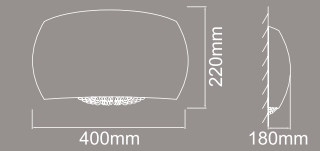

**Lexus 500 S Claro**  
OR80537

Description: Metal/Chrome  
Glass/Transparent  
Cristal/Transparent  
Bulb: 10xG4 Max 20W 230V  
Bulb Excluded

**Lexus 500 PL Claro**  
OR81114

Description: Metal/Chrome  
Glass/Transparent  
Crystal/Transparent  
Bulb: 10xG4 Max 20W 230V  
Bulb Excluded