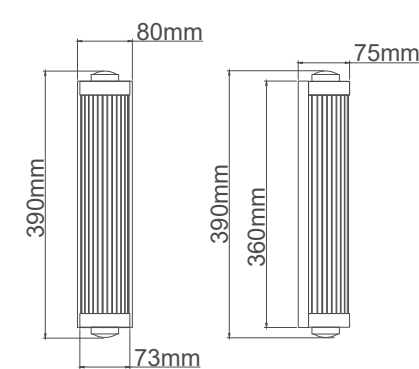

Fumi Parette Gold IP44
OR84481

Description: Metal/Gold
Glass/Transparent
Bulb: 2xG9 Max 8W LED 230V
Bulb Excluded

Fumi Parette Cromo IP44
OR84474

Description: Metal/Chrome
Glass/Transparent
Bulb: 2xG9 Max 8W LED 230V
Bulb Excluded

Fumi Parette Nero IP44
OR84498

Description: Metal/Black Matt
Glass/Transparent
Bulb: 2xG9 Max 8W LED 230V
Bulb Excluded