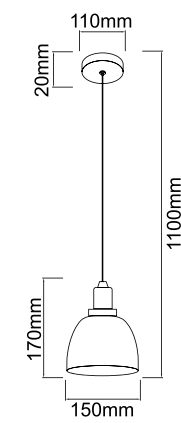

**Ota VI**  
**OR80636**

Description: Metal/Matt Black  
Glass/Opal White  
Bulb: 6xG9 Max 8W LED 230V  
Bulb Excluded

**Planet L**  
**OR80735**

Description: Metal/White  
Glass/White/Transparent Gradient  
Bulb: L: 9W LED 3000°K 230V  
Integrated LED Sources