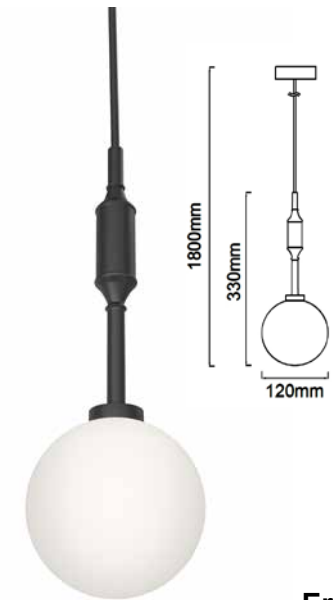

Ero I Nero B
OR85037

Description: Metal/Black Matt
Glass/Opal White
Bulb: 1xG9 Max 8W LED 230V
Bulb Excluded