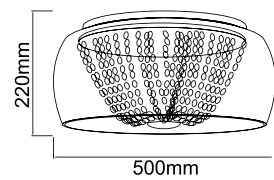

Lexus 500 PL Claro
OR81114

Description: Metal/Chrome
Glass/Transparent
Crystal/Transparent
Bulb: 10xG4 Max 20W 230V
Bulb Excluded