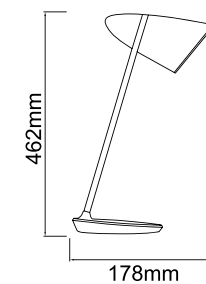

Elmo Tavolo Bianco
OR81794

Description: Metal/Pearl White/Chrome
Bulb: Max 1xE27 8W LED 230V
Bulb Excluded

Elmo Tavolo Nero
OR81800

Description: Metal/Black Matt/Chrome
Bulb: Max 1xE27 8W E27 LED 230V
Bulb Excluded