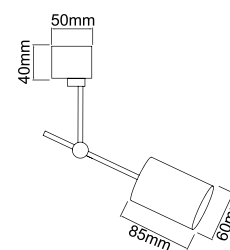

Stick Bianco
OR82470

Description: Aluminum/White Matt
Bulb: 1xGU10 Max 8W LED 230V
Bulb Excluded

Stick Nero
OR82487

Description: Aluminum/Black Matt
Bulb: 1xGU10 Max 8W LED 230V
Bulb Excluded