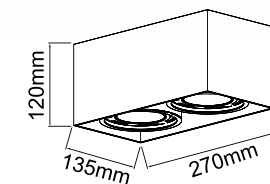

Cardi II Bianco
OR81978

Description: Aluminum/Matt White
Bulb : 2xES111xMax 16W LED 230V OR
Bulb Excluded