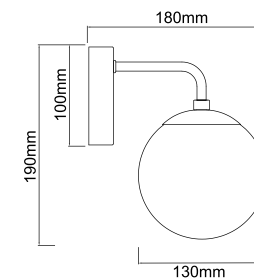

Bao Parette Nero Fume
OR81411

Description: Metal/Black
Glass/Fume
Bulb: 1xE27 Max 8W LED 230V
Bulb Excluded

Bao Parette Nero Claro
OR81404

Description: Metal/Black
Glass/Transparent
Bulb: 1xE27 Max 8W LED 230V
Bulb Excluded