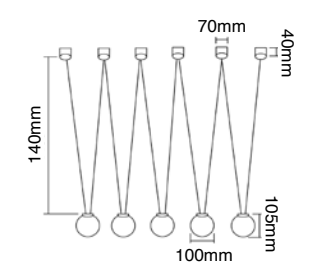

Movo VII
OR84276

Description: Aluminium/Black
Glass/Opal White
Bulb: 7xG9 Max 8W LED 230V
Bulb Excluded