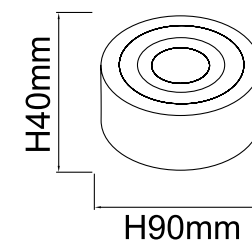

Rullo Nero Mini IP44
OR82432

Description: Aluminum/Black
Bulb: 5,5W LED 3000K 230V 240 LM
Integrated LED Sources

Rullo Bianco Mini IP44
OR82425

Description: Aluminum/White
Bulb: 5,5W LED 3000K 230V 240 LM
Integrated LED Sources

Rullo Gold Mini IP 44
OR85303

Description: Aluminum/Gold
Bulb: 5,5W LED 3000K 230V 240 LM
Integrated LED Sources