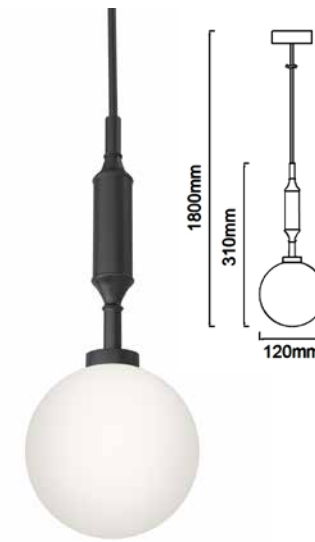

**Ero I Gold C**  
**OR85013**

Description: Metal/Gold  
Glass/Opal White  
Bulb: 1xG9 Max 8W LED 230V  
Bulb Excluded

**Ero I Gold B**  
**OR85006**

Description: Metal/Gold  
Glass/Opal White  
Bulb: 1xG9 Max 8W LED 230V  
Bulb Excluded