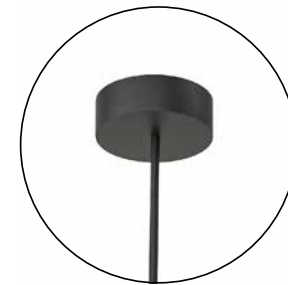

**Ero I Cromo B**  
OR84979

Description: Metal/Chrome  
Glass/Opal White  
Bulb: 1xG9 Max 8W LED 230V  
Bulb Excluded

**Ero I Gold A**  
**OR84993**

Description: Metal/Gold  
Glass/Opal White  
Bulb: 1xG9 Max 8W LED 230V  
Bulb Excluded