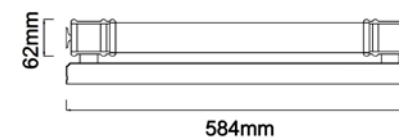

Omi Parette Nero 60 IP 44
OR85273

Description: Metal/Black Matt
Glass: Frosted White
Bulb: 13W LED 3000K 230V 823LM
Integrated Led Sources