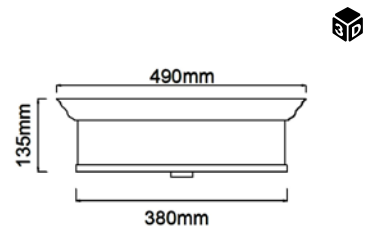

Famburo PL Gold 39
OR84870

Description: Metal/Gold
Shade: Fabric/Creme White
Glass: Frosted White
Bulb: 3xE14 Max 12W LED 230V
Bulb Excluded