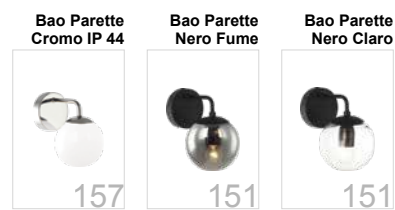

Walls

Tables

Tracks and accessories

Downlights