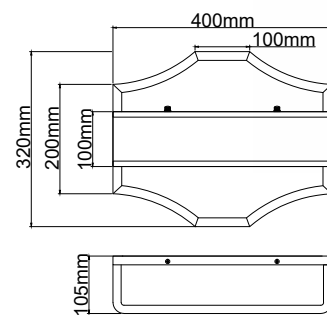

Gerdo Parette Cromo
OR84504

Description: Metal/Chrome
Shade: Fabric/Creme White
Glass: Frosted White
Bulb: 2xE14 Max 12W LED 230V
Bulb Excluded

Gerdo Parette Gold
OR84832

Description: Metal/Gold
Shade: Fabric/Creme White
Glass: Frosted White
Bulb: 2xE14 Max 12W LED 230V
Bulb Excluded

Gerdo Parette Old Gold
OR84511

Description: Metal/Satin Gold
Shade: Fabric/Creme White
Glass: Frosted White
Bulb: 2xE14 Max 12W LED 230V
Bulb Excluded