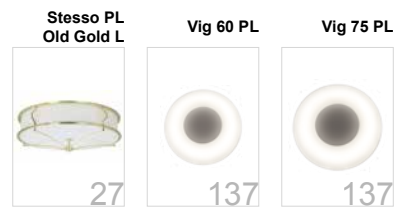

Walls

Tables

Tracks and accessories

Downlights