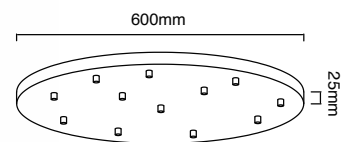

- **Ero XII Cromo 60** ■ OR85389
- **Ero XII Gold 60** ■ OR85396
- **Ero XII Nero 60** ■ OR85402

Description: Metal/ Black/ Chrome/ Gold
Glass/Opal White
H max 1800mm
Bulb: 12xG9 Max 8W LED 230V
Bulb Excluded