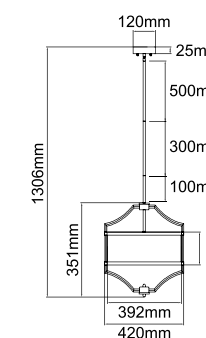

**Stesso Cromo S**  
OR80902

Description: Metal/Chrome  
Shade: Fabric/Crème White  
Bulb: 4xE27 Max 15W LED 230V  
Bulb Excluded

**Stesso Cromo M**  
OR80919

Description: Metal/Chrome  
Shade: Fabric/Crème White  
Bulb: 4xE27 Max 15W LED 230V  
Bulb Excluded