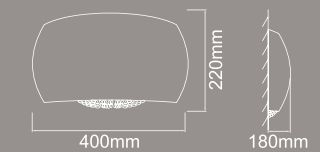

Lexus Parette Bianco
OR81602

Description: Metal/Chrom
Glass/White Glass
Cristal/Transparent
Bulb: max G4 4x20W 230V
Bulb Excluded