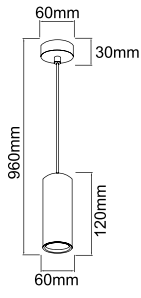

Description: Aluminum/Black Chrome
Bulb: 1xGU10 Max 8W LED 230V
Bulb Excluded