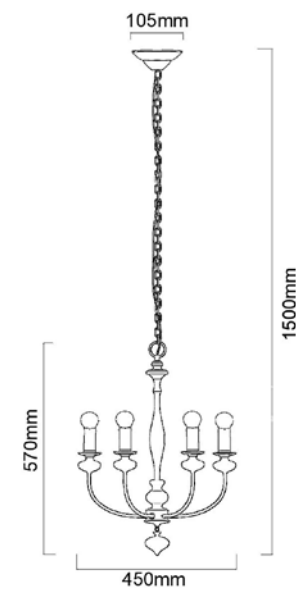

Castella
OR84764

Description: Metal/Resin/White
Bulb: 6xE14 Max 8W LED 230V
Bulb Excluded