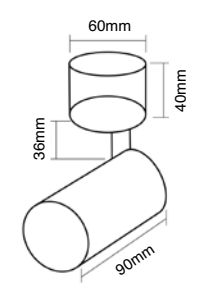

Tuka Nero
OR84238

Description: Aluminium/Black
Bulb: 1x GU10 Max 8W LED 230V
Bulb Excluded