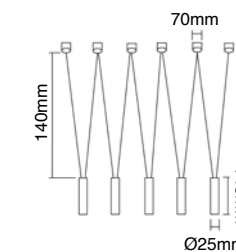

Viva V Bianco
OR84306

Description: Aluminium/White
Bulb: 5xG9 Max 3,5W LED 230V
Bulb Excluded
Recommended Lighting Spource: G9 Capsule