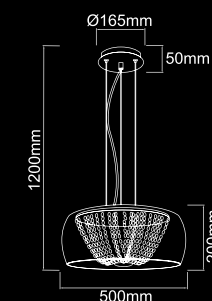

**Lexus 500 S Claro**  
OR80537

Description: Metal/Chrome  
Glass/Transparent  
Cristal/Transparent  
Bulb: 10xG4 Max 20W 230V  
Bulb Excluded

**Lexus 500 PL Claro**  
OR81114

Description: Metal/Chrome  
Glass/Transparent  
Crystal/Transparent  
Bulb: 10xG4 Max 20W 230V  
Bulb Excluded