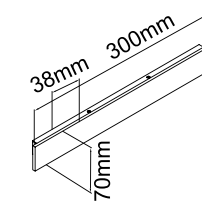

Ante Nero 30
OR84771

Description: Aluminum/Black Matt
Bulb: 6W LED 3000K 230V 197LM
Integrated LED Sources