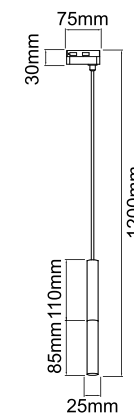

Slimi S Nero Track
OR83095

Description: Aluminum/Black
Plastic Adapter
Bulb: Max 1xG9 3,5W LED 230V
Bulb Excluded
Recommended Lighting Spurce: G9 Capsule

Slimi S Nero Track/Gold
OR83101

Description: Aluminum/Black/Gold
Plastic Adapter
Bulb: Max 1xG9 3,5W LED 230V
Bulb Excluded
Recommended Lighting Spurce: G9 Capsule

Slimi S Nero Track/Rose Gold
OR83118

Description: Aluminum-Black/ Rose Gold
Plastic Adapter
Bulb: Max 1xG9 3,5W LED 230V
Bulb Excluded
Recommended Lighting Spurce: G9 Capsule