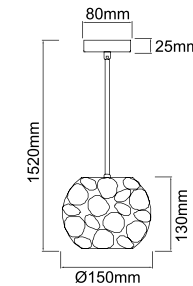

Carera Gold Parette
OR81480

Description: Metal/Gold
Bulb: 1xG9 LED Max 7W 230V
Bulb Excluded

Carera Cromo Parette
OR81473

Description: Metal/Chrome
Bulb: 1xG9 LED Max 7W 230V
Bulb Excluded

Carera Bianco Parette
OR81466

Description: Metal/White Glossy Metal
Bulb: 1xG9 LED Max 7W 230V
Bulb Excluded

Carera Gold S
OR80193

Description: Metal/Gold
Bulb: 1xG9 LED Max 7W 230V
Bulb Excluded

Carera Cromo S
OR80179

Description: Metal/Chrome
Bulb: 1xG9 LED Max 7W 230V
Bulb Excluded