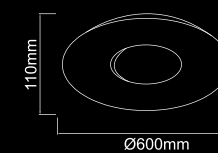

Vig 60PL
OR81329

Description: Metal/White
Acryl/White
Bulb: LED 44W 3000K 230V
Integrated LED Sources