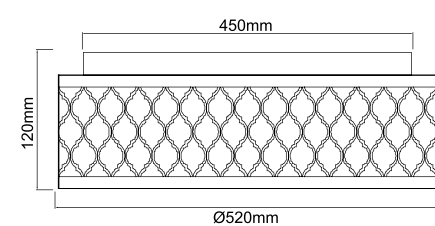

Cavalli Cromo
OR81008

Description: Metal/Satin Gold
Shade: Fabric/Crème White
Diffuser/Acryl
Bulb: 3xE27 Max 15W LED 230V
Bulb Excluded

Cavalli Old Gold
OR81015

Description: Metal/Satin Gold
Shade: Fabric/Crème White
Diffuser/Acryl
Bulb: 3xE27 Max 15W LED 230V
Bulb Excluded