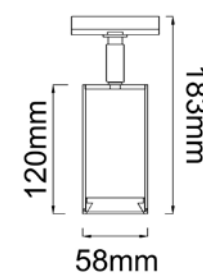

Lea Track Cromo
OR85228

Description: Aluminium/Chrome
Bulb: 1xGu10 Max 8W LED 230V