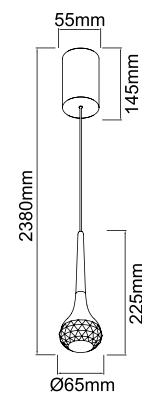

Crima Cromo
OR80322

Description: Aluminum/Chrome
Glass: Transparent Crystal
Bulb: 1x6W LED 230V 3000K 529 LM
Integrated LED Sources

Crima Gold
OR80315

Description: Aluminum/Gold
Glass: Transparent Crystal
Bulb: 1x6W LED 230V 3000K 529 LM
Integrated LED Sources

Crima Nero
OR84795

Description: Aluminum/Glossy Black
Glass: Transparent Crystal
Bulb: 1x6W LED 230V 3000K 529LM
Integrated LED Sources