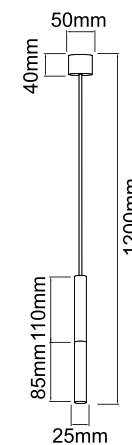

Slimi S Bianco
OR80834

Description: Aluminum/White
Bulb: Max 1xG9 3,5W LED 230V
Bulb Excluded
Recommended Lighting Spource: G9 Capsule

Slimi S Bianco / Rose Gold
OR80858

Description: Aluminum/White/Rose Gold
Bulb: Max 1xG9 3,5W LED 230V
Bulb Excluded
Recommended Lighting Spource: G9 Capsule

Slimi S Bianco / Gold
OR80841

Description: Aluminum/White/Gold
Bulb: Max 1xG9 3,5W LED 230V
Bulb Excluded
Recommended Lighting Spource: G9 Capsule