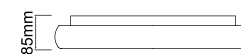

Rotto Bianco PL 3000K
OR81282

Description: Aluminum/White
Acryl/White
Bulb: 50W LED 230V 4000K 3723 LM
Integrated LED Sources

Rotto Grey PL 4000 K
OR81312

Description: Aluminum/Grey
Acryl/White
Bulb: 50W LED 230V 4000K 3894 LM
Integrated LED Sources