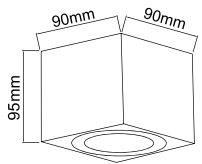

Description: Aluminum/White Matt
Bulb: 1xGU10 Max 8W LED 230V
Bulb Excluded

Description: Aluminum/White Matt
Bulb: 1xGU10 Max 8W LED 230V
Bulb Excluded

Description: Aluminum/Black Matt
Bulb: 1xGU10 Max 8W LED 230V
Bulb Excluded

Description: Aluminum/Black Matt
Bulb: 1xGU10 Max 8W LED 230V
Bulb Excluded