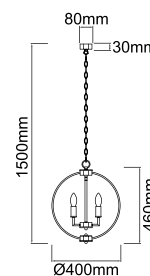

Candi S
OR80124

Description: Metal/Chrome
Blub: 3xE14 Max 8W LED 230V
Bulb Excluded