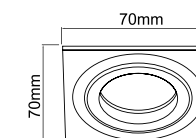

Wymiary montażowe: Ø 50mm
gl. 55mm

Filo Nero

Description: Aluminum/Matt Black
Bulb: 1xMr16 Max 1xSOW 6W LED 12V
Gu10 6W LED 230V
Bulb Excluded