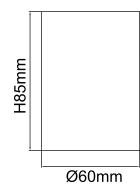

Description: Aluminum/White
Bulb: 1xGU10 Max 8W LED 230V
Bulb Excluded