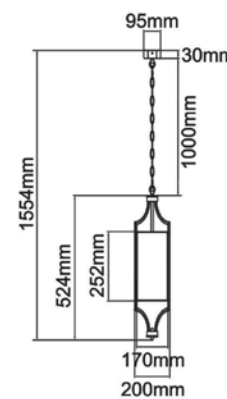

Lunga Gold/Nero
OR84108

Description: Metal/ Gold
Shade: Fabric/Black
Bulb: 1xE27 Max 15W LED 230V
Bulb Excluded