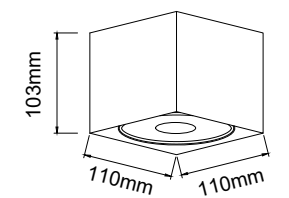

Cardi I Small Bianco
OR84610

Description: Aluminium/White
Bulb: 1x GU10 Max 8W LED 230V
Bulb Excluded

Cardi I Small Nero
OR84641

Description: Aluminium/Black
Bulb: 1x GU10 Max 8W LED 230V
Bulb Excluded

Cardi I Small Bianco/Nero
OR84634

Description: Aluminium/White/Black
Bulb: 1x GU10 Max 8W LED 230V
Bulb Excluded

Cardi I Small Nero/Bianco
OR84658

Description: Aluminium/Black/White
Bulb: 1x GU10 Max 8W LED 230V
Bulb Excluded

Cardi I Small Bianco/Gold
OR84627

Description: Aluminium/White/Gold
Bulb: 1x GU10 Max 8W LED 230V
Bulb Excluded

Cardi I Small Nero/Gold
OR84665

Description: Aluminium/Black/Gold
Bulb: 1x GU10 Max 8W LED 230V
Bulb Excluded