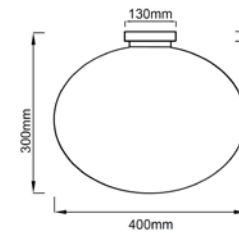

Palla 40
OR81169

Description: Metal /Chrome
Glass /Opal White
Bulb: 1XE27 Max 12W LED 230V
Bulb Excluded