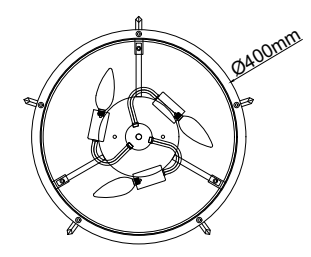

Pirelo PL Old Gold
OR84405

Description: Metal/Satin Gold
Shade: Fabric/Creme White
Glass: Frosted White
Bulb: 3xE14 Max 12W LED 230V
Bulb Excluded

Pirelo PL Cromo
OR84399

Description: Metal/Chrome
Shade: Fabric/Creme White
Glass: Frosted White
Bulb: 3xE14 Max 12W LED 230V
Bulb Excluded