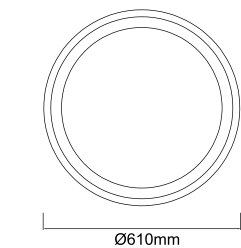

Rotto Bianco PL 3000K
OR81282

Description: Aluminum/White
Acryl/White
Bulb: 50W LED 230V 4000K 3723 LM
Integrated LED Sources

Rotto Grey PL 4000 K
OR81312

Description: Aluminum/Grey
Acryl/White
Bulb: 50W LED 230V 4000K 3894 LM
Integrated LED Sources