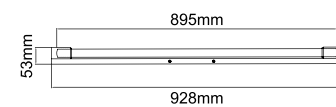

Primo 900 IP44
OR81756

Description: Metal/Chrome
Bulb Glass/Opal White
Bulb: 1xT8 14W LED 3000K 230V
Bulb Included