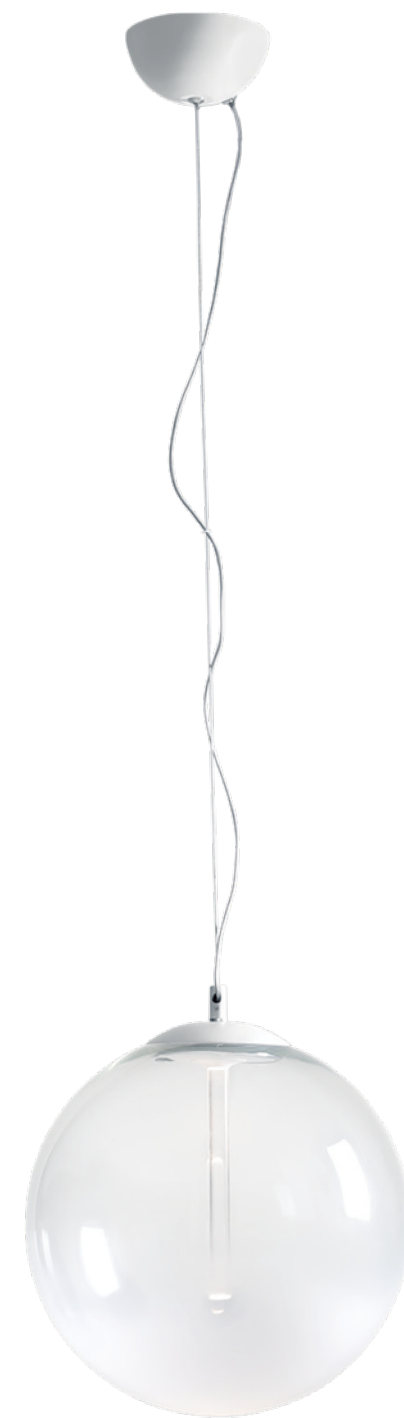

Planet L
OR80735

Description: Metal/White
Glass/White/Transparent Gradient
Bulb: L: 9W LED 3000°K 230V
Integrated LED Sources