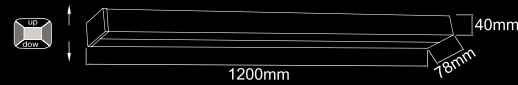

Bastone 640
OR81435

Description: Metal /Brushed Aluminum
Glass/ Frosted Glass
Bulb: Max T5 1x14W 230V 3000°K
Bulb Included