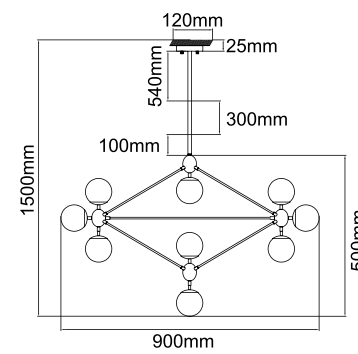

**Bao Parette Nero Fume**  
**OR81411**

Description: Metal/Black  
Glass/Fume  
Bulb: 1xE27 Max 8W LED 230V  
Bulb Excluded

**Bao Parette Nero Claro**  
**OR81404**

Description: Metal/Black  
Glass/Transparent  
Bulb: 1xE27 Max 8W LED 230V  
Bulb Excluded