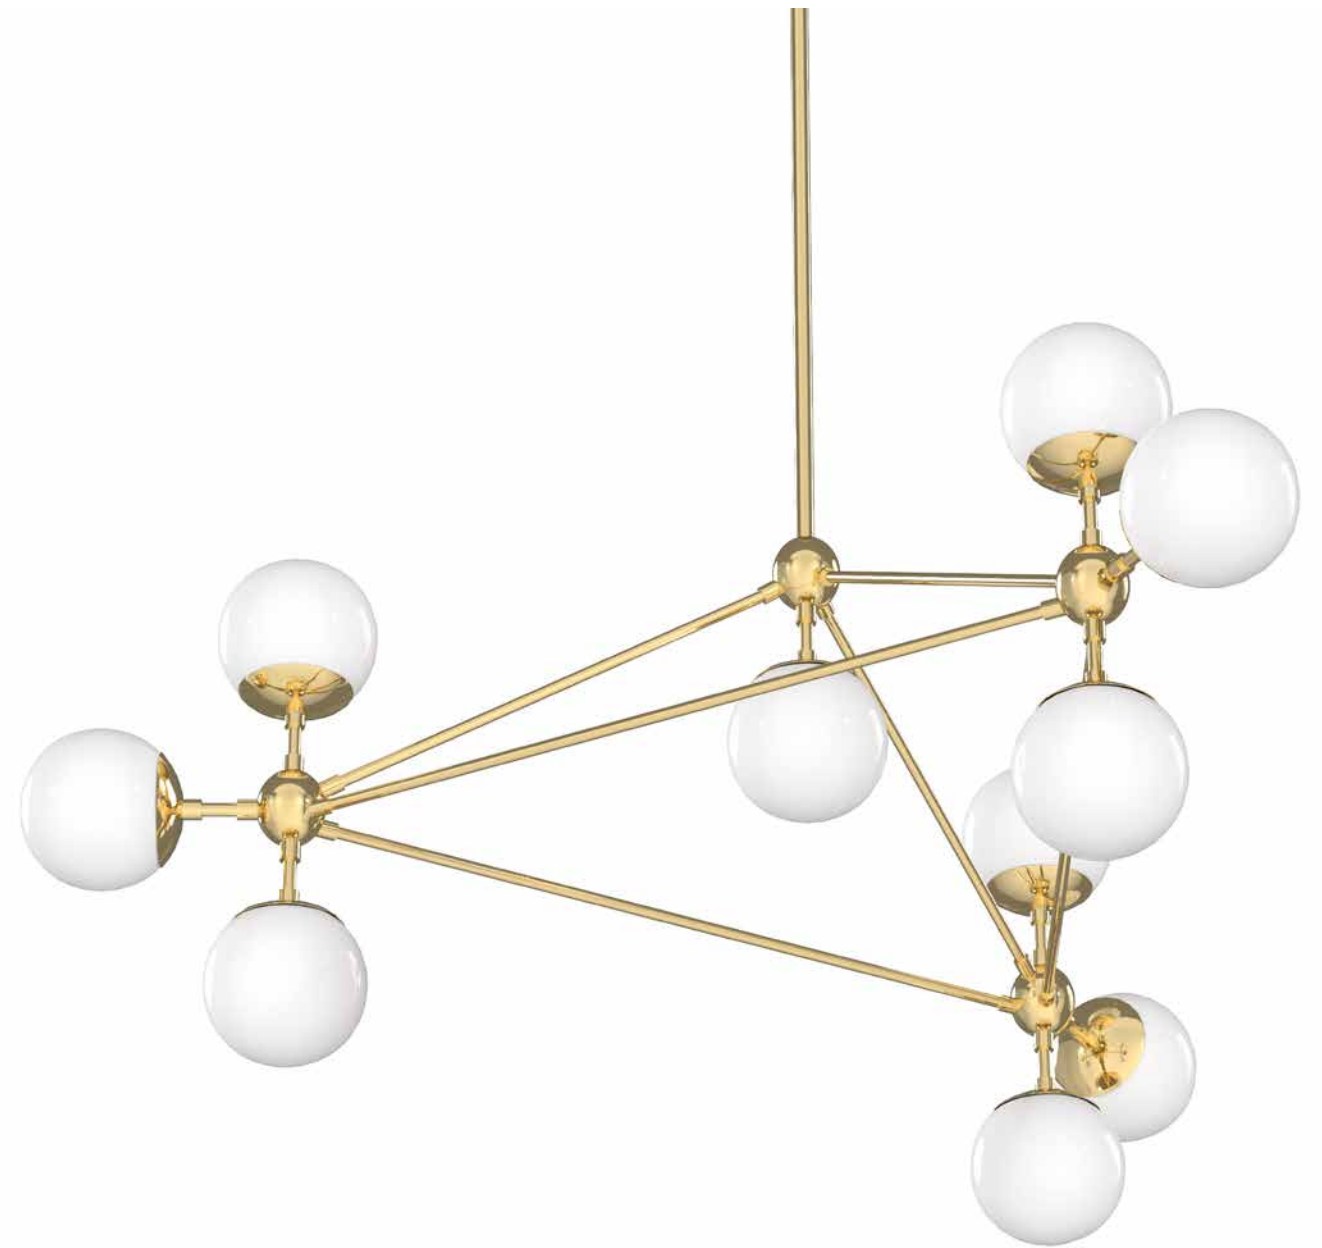

**Bao Parette Nero Fume**  
**OR81411**

Description: Metal/Black  
Glass/Fume  
Bulb: 1xE27 Max 8W LED 230V  
Bulb Excluded

**Bao Parette Nero Claro**  
**OR81404**

Description: Metal/Black  
Glass/Transparent  
Bulb: 1xE27 Max 8W LED 230V  
Bulb Excluded