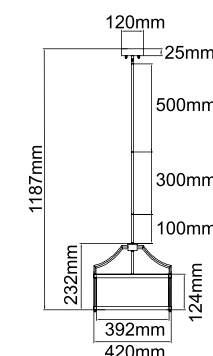

Stanza Cromo S
OR80865

Description: Metal/Chrome
Shade: Fabric/Crème White
Glass/Frosted White
Bulb: 3xE27 Max 15W LED 230V
Bulb Excluded