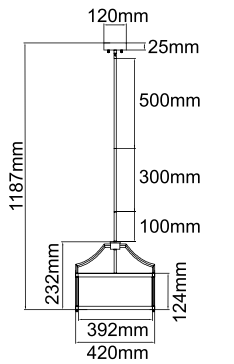

Stanza Old Gold M
OR80896

Description: Metal/Satin Gold
Shade: Fabric/Crème White
Glass/Frosted White
Bulb: 4xE27 Max 15W LED 230V
Bulb Excluded