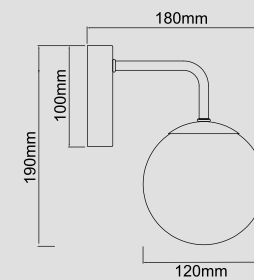

Bao Parette Gold IP 44
OR81398

Description: Metal/Gold
Glass/Glossy White Glass
Bulb: 1xG9 Max 8W LED 230V
Bulb Excluded

Bao Parette Cromo IP 44
OR81381

Description: Metal/Chrome
Glass/Glossy White Glass
Bulb: 1xG9 Max 8W LED 230V
Bulb Excluded