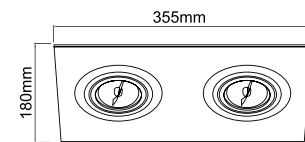

Wymiary montażowe: 320x145mm
gt. 80mm

Faro II Bianco
OR83415

Description: Aluminum/Matt White
Bulb: 2xES111 GU10 17W LED 230V
Bulb Excluded