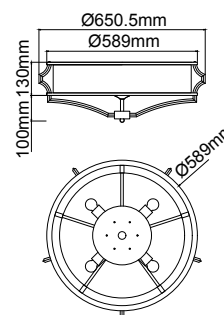

Stesso PL Cromo L
OR84429

Description: Metal/Chrome
Shade: Fabric/Creme White
Glass/ Frosted White
Bulb: 6xE27 Max 12W LED 230V
Bulb Excluded