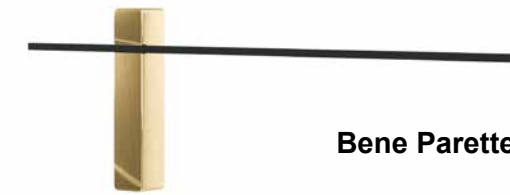

Bene Parette Nero/Gold 60
OR85082

Description: Metal/Matt Black/Gold
Bulb: 7W LED 3000K 230V 284LM
Integrated Led Sources