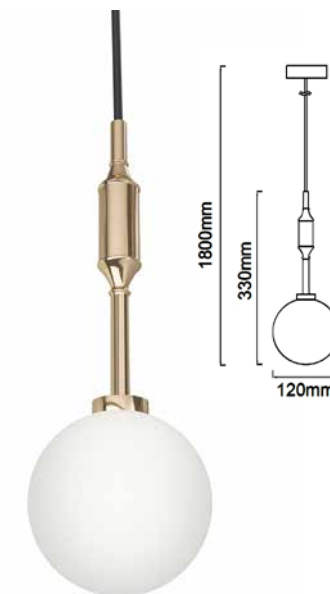

Ero I Gold B
OR85006

Description: Metal/Gold
Glass/Opal White
Bulb: 1xG9 Max 8W LED 230V
Bulb Excluded