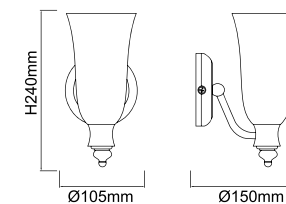

Como IP 44
OR81510

Description: Stainless/Chrome
Glass/Opal White
Bulb: 1xG9 Max 7W LED 230V
Bulb Excluded