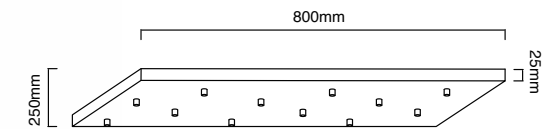

- **Ero XII Cromo 80x25** ■ OR85440
- **Ero XII Gold 80x25** ■ OR85457
- **Ero XII Nero 80x25** ■ OR85464

Description: Metal/ Black/ Chrome/ Gold
Glass/Opal White
H max 1800mm
Bulb: 12xG9 Max 8W LED 230V
Bulb Excluded