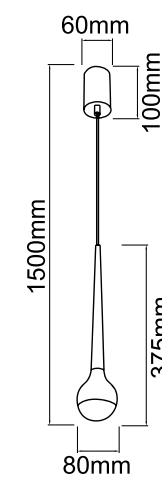

Description: Metal/Black Glossy
Glass/Transparent
Bulb: 1x5W LED 3000K 230V 536 LM
Integrated LED Sources

Description: Metal/Chrome
Glass/Transparent
Bulb: 1x5W LED 3000K 230V 536 LM
Integrated LED Sources