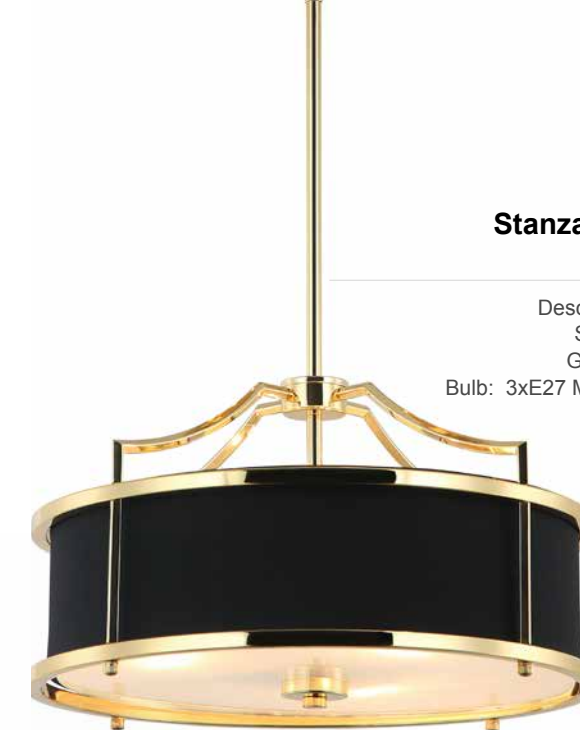

Stanza Gold/Nero S
OR84139

Description: Metal/ Gold
Shade: Fabric/Black
Glass/ Frosted White
Bulb: 3xE27 Max 15W LED 230V
Bulb Excluded