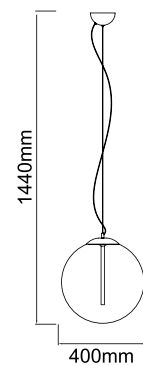

Planet L
OR80735

Description: Metal/White
Glass/White/Transparent Gradient
Bulb: L: 9W LED 3000°K 230V
Integrated LED Sources