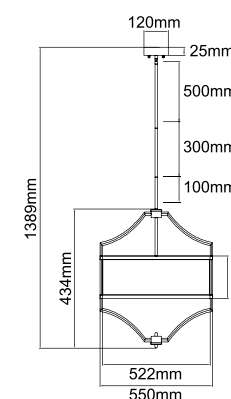

**Stesso Cromo S**  
OR80902

Description: Metal/Chrome  
Shade: Fabric/Crème White  
Bulb: 4xE27 Max 15W LED 230V  
Bulb Excluded

**Stesso Cromo M**  
OR80919

Description: Metal/Chrome  
Shade: Fabric/Crème White  
Bulb: 4xE27 Max 15W LED 230V  
Bulb Excluded