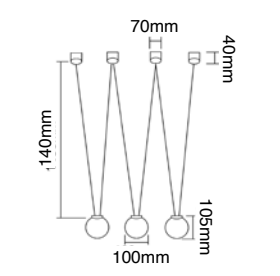

Movo V
OR84269

Description: Aluminium/Black
Glass/Opal White
Bulb: 5xG9 Max 8W LED 230V
Bulb Excluded