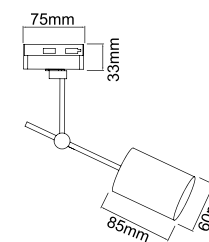

Stick Track Bianco
OR82470

Description: Aluminum/White
Plastic Adapter
Bulb: Max 1xGU10 8W LED 230V
Bulb Excluded

Stick Track Nero
OR82487

Description: Aluminum/Black
Plastic Adapter
Bulb: Max 1xGU10 8W LED 230V
Bulb Excluded