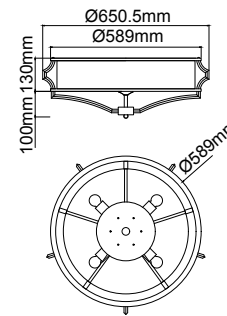

Stesso PL Gold/Nero M
OR84450

Description: Metal/Gold
Shade: Fabric/Black
Glass/ Frosted White
Bulb: 4xE27 Max 12W LED 230V
Bulb Excluded