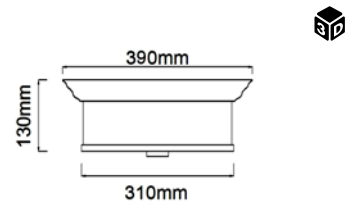

Description: Metal/Chrome
Shade: Fabric/Creme White
Glass: Frosted White
Bulb: 3xE14 Max 12W LED 230V
Bulb Excluded

Famburo PL Cromo 49
OR84894

Description: Metal/Chrome
Shade: Fabric/Creme White
Glass: Frosted White
Bulb: 4xE14 Max 12W LED 230V
Bulb Excluded