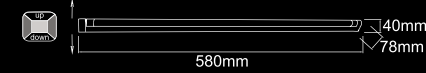

Mareca 21W
OR81633

Description: Metal/Chrom
Plastic/White Gloss
Bulb: Max T5 1x21W 230V 3000°K
Bulb Included