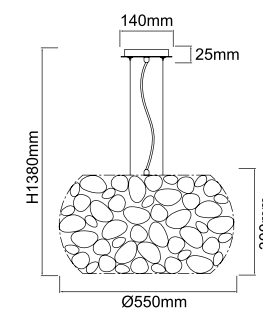

Carera Gold
OR80186

Description: Metal/Gold
Bulb: 6xG9 LED Max 7W 230V
Bulb Excluded

Carera Cromo
OR80162

Description: Metal/Chrome
Bulb: 6xG9 LED Max 7W 230V
Bulb Excluded