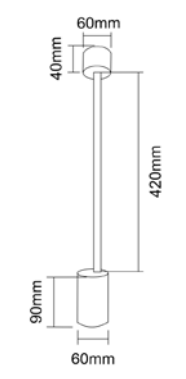

Tuka Nero L
OR84245

Description: Aluminium / Black
Bulb: 1x GU10 Max 8W LED 230V
Bulb Excluded