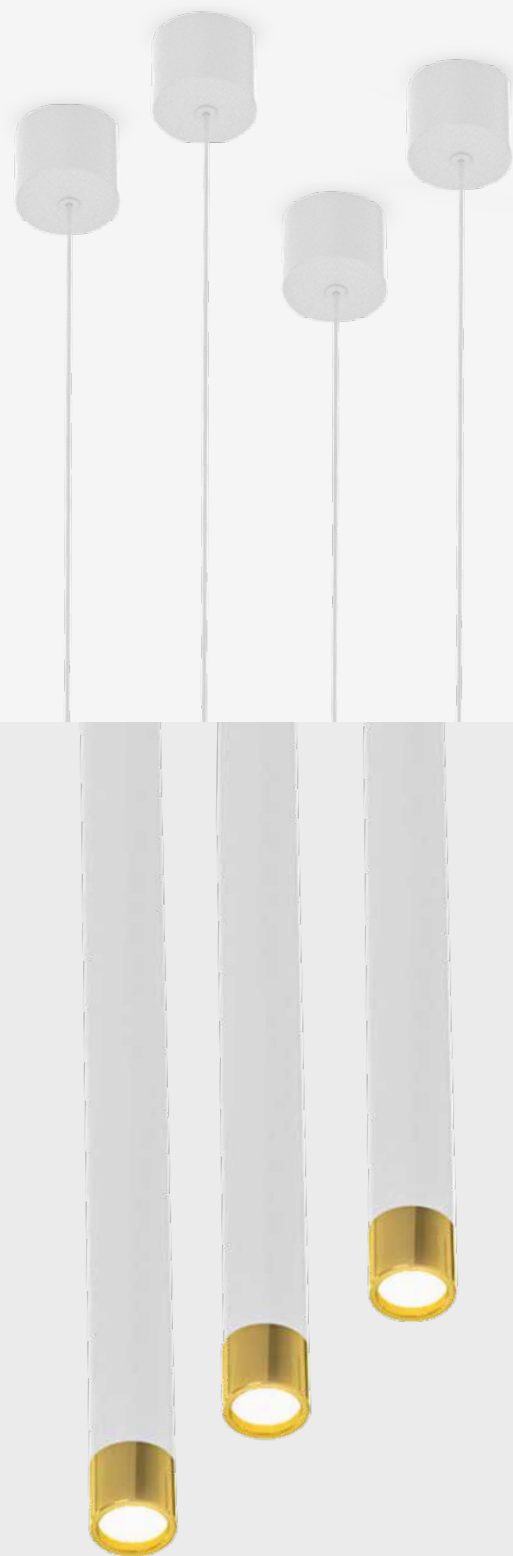

Q I Bianco/Gold 40
OR85150

Q I Bianco/Gold 50
OR85167

Q I Bianco/Gold 60
OR85174

Description: Aluminium/White/Gold

Bulb: 1xG9 Max 3,5W LED 230V

Bulb Excluded

Recommended Lighting Source: G9 Capsule