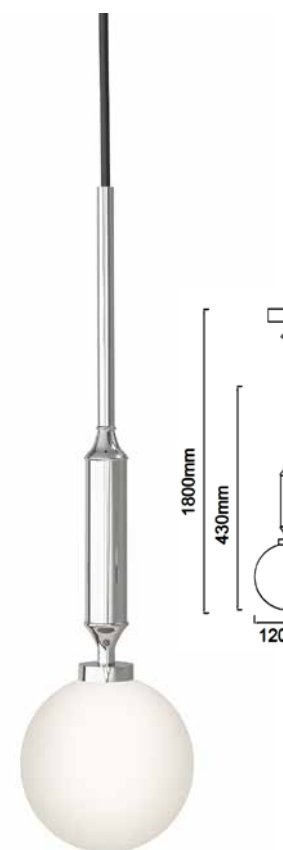

**Fiatto Parette Cromo**  
**OR81565**

Description: Metal/Chrome  
Glass/Transparent  
Bulb: 2xE14 Max 12W LED 230V  
Bulb Excluded

**Crima Cromo**  
OR80322

Description: Aluminum/Chrome  
Glass: Transparent Crystal  
Bulb: 1x6W LED 230V 3000K 529 LM  
Integrated LED Sources

**Crima Gold**  
OR80315

Description: Aluminum/Gold  
Glass: Transparent Crystal  
Bulb: 1x6W LED 230V 3000K 529 LM  
Integrated LED Sources

**Crima Nero**  
OR84795

Description: Aluminum/Glossy Black  
Glass: Transparent Crystal  
Bulb: 1x6W LED 230V 3000K 529LM  
Integrated LED Sources

**Ero I Cromo A**  
OR84962

Description: Metal/Chrome  
Glass/Opal White  
Bulb: 1xG9 Max 8W LED 230V  
Bulb Excluded

**Ero I Cromo C**  
OR84986

Description: Metal/Chrome  
Glass/Opal White  
Bulb: 1xG9 Max 8W LED 230V  
Bulb Excluded