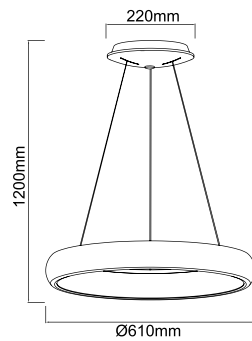

Rotto Bianco S 4000 K
OR80773

Description: Aluminum/White
Acryl/White
Bulb: 50W LED 230V 4000K 3894 LM
Integrated LED Sources