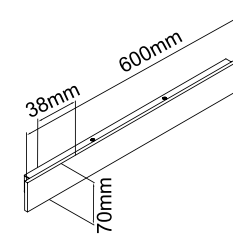

Ante Nero 60
OR84788

Description: Aluminum/Black Matt
Bulb: 13W LED 3000K 230V 248LM
Integrated LED Sources