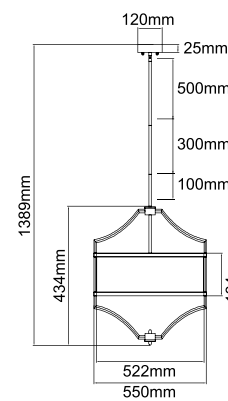

**Stesso PL Cromo M**  
OR84412

Description: Metal/Chrome  
Shade: Fabric/Creme White  
Glass/ Frosted White  
Bulb: 4xE27 Max 12W LED 230V  
Bulb Excluded

**Stesso PL Cromo L**  
OR84429

Description: Metal/Chrome  
Shade: Fabric/Creme White  
Glass/ Frosted White  
Bulb: 6xE27 Max 12W LED 230V  
Bulb Excluded