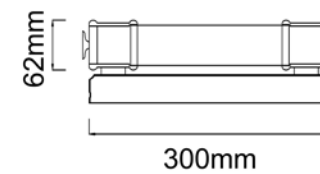

Omi Parette Cromo 30 IP 44
OR85242

Description: Metal/Chrome
Glass: Frosted White
Bulb: 6W LED 3000K 230V 353LM
Integrated Led Sources

Omi Parette Gold 30 IP 44
OR85266

Description: Metal/Gold
Glass: Frosted White
Bulb: 6W LED 3000K 230V 353LM
Integrated Led Sources

Omi Parette Nero 30 IP 44
OR85280

Description: Metal/Black Matt
Glass: Frosted White
Bulb: 6W LED 3000K 230V 353LM
Integrated Led Sources