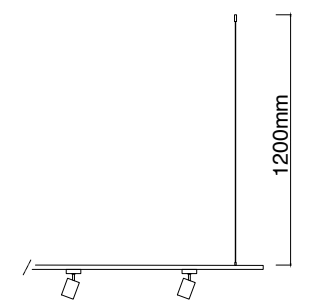

Suspension kit x2
Zwiesie do szyn
OR84733