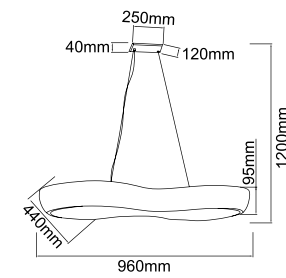

**Rotto Bianco PL 3000K**  
OR81282

Description: Aluminum/White  
Acryl/White  
Bulb: 50W LED 230V 4000K 3723 LM  
Integrated LED Sources

**Rotto Grey PL 4000 K**  
OR81312

Description: Aluminum/Grey  
Acryl/White  
Bulb: 50W LED 230V 4000K 3894 LM  
Integrated LED Sources