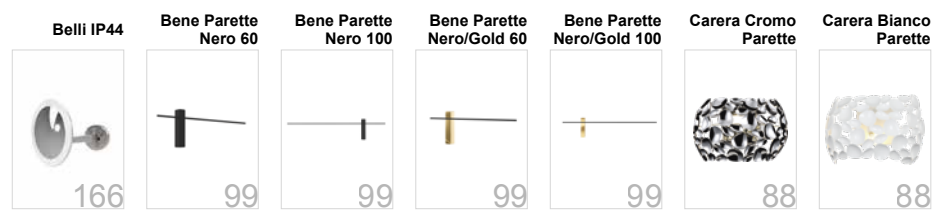

Walls

Tables

Tracks and accessories

Downlights