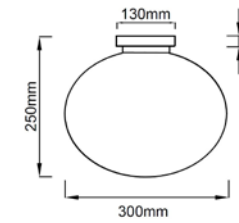

Palla 30
OR81152

Description: Metal /Chrome
Glass /Opal White
Bulb: 1xE27 Max 12W LED 230V
Bulb Excluded