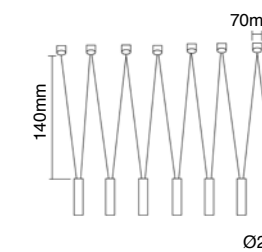

Viva VII Bianco
OR84313

Description: Aluminium/White
Bulb: 7xG9 Max 3,5W LED 230V
Bulb Excluded
Recommended Lighting Spource: G9 Capsule