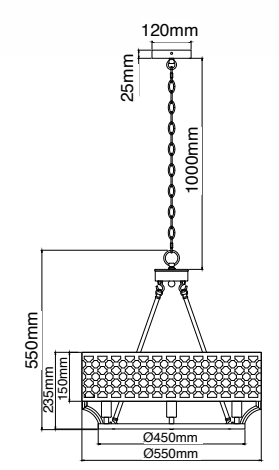

Verno Old Gold
OR84382

Description: metal/satin gold
Shade: fabric/creme white
glass/frosted white
Bulb: 6xE14 max 12W led 230V
Bulb excluded