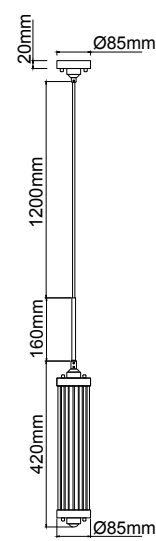

Fiatto I Old Gold
OR84368

Description: Metal/Satin Gold
Glass/Transparent
Bulb: 1xE14 Max 12W LED 230V
Bulb Excluded

Fiatto I Cromo
OR84351

Description: Metal/Chrome
Glass/Transparent
Bulb: 1xE14 Max 12W LED 230V
Bulb Excluded

Fiatto I Nero
OR85310

Description: Metal/Black Matt
Glass/Transparent
Bulb: 1xE14 Max 12W LED 230V
Bulb Excluded