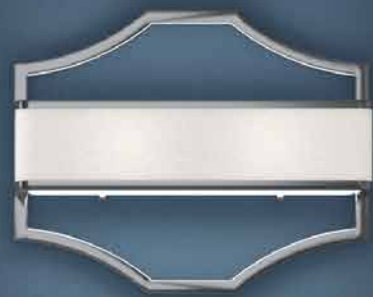

Gerdo Parette Cromo
OR84504

Description: Metal/Chrome
Shade: Fabric/Creme White
Glass: Frosted White
Bulb: 2xE14 Max 12W LED 230V
Bulb Excluded