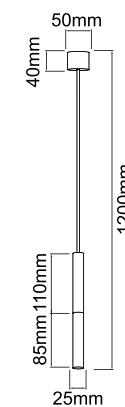

Description: Aluminum/Black
Bulb: Max 1xG9 3,5W LED 230V
Bulb Excluded
Recommended Lighting Spurce: G9 Capsule

Description: Aluminum/Black/Gold
Bulb: Max 1xG9 3,5W LED 230V
Bulb Excluded
Recommended Lighting Spurce: G9 Capsul

Description: Aluminum/Black/Rose Gold
Bulb: Max 1xG9 3,5W LED 230V
Bulb Excluded
Recommended Lighting Spurce: G9 Capsule