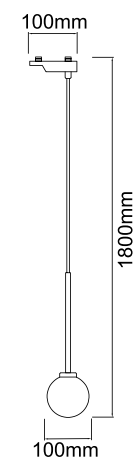

Ota I Track
OR80629

Description: Metal /Matt Black
Glass/Opal White
Adapter/Black Plastic
Bulb: 1xG9 Max 8W LED 230V
Bulb Excluded