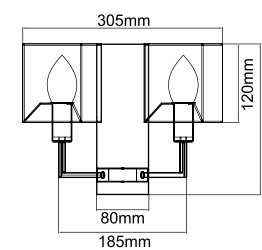

Casa Parette Old Gold
OR81503

Description: Metal/Satin Gold
Shade: Fabric/Creme White
Bulb: 2xE14 Max 12W LED 230V
Bulb Excluded

Casa Parette Cromo
OR81497

Description: Metal/Chrome
Shade: Fabric/Creme White
Bulb: 2xE14 Max 12W LED 230V
Bulb Excluded