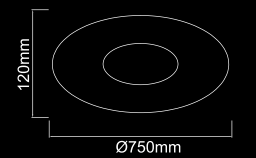

Vig 75PL
OR81336

Description: Metal/White
Acryl/White
Bulb: LED 80W 3000K 230V
Integrated LED Sources