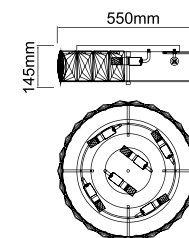

Intero PL Gold
OR81077

Description: Metal/Gold
Transparent Crystal
Glass/Sugar Glass
Bulb: 6xE14 Max 12W LED 230V
Bulb Excluded