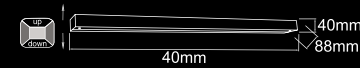

Bastone 970
OR81442

Description: Metal /Brushed Aluminum
Glass/ Frosted Glass
Bulb: MaxT5 1x21W 230V 3000°K
Bulb Included