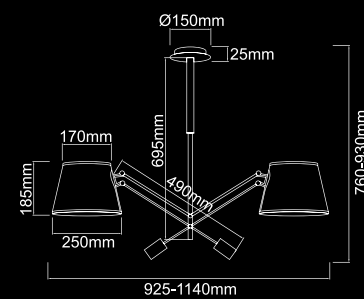

Kika S 85
OR80483

Pesso Bianco
OR80698

Description: Metal/Chrome
Shade/White
Bulb: 2xE27 Max 12W LED 230V
Bulb Excluded