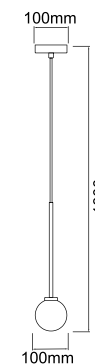

**Movo VII**  
OR84276

Description: Aluminium/Black  
Glass/Opal White  
Bulb: 7xG9 Max 8W LED 230V  
Bulb Excluded

**Ota I**  
**OR80629**

Description: Metal/Matt Black  
Glass/Opal White  
Bulb: 1xG9 Max 8W LED 230V  
Bulb Excluded