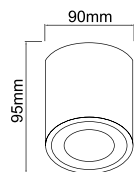

Description: Aluminum/White Matt
Bulb: 1xGU10 Max 8W LED 230V
Bulb Excluded

Description: Aluminum/White Matt
Bulb: 1xGU10 Max 8W LED 230V
Bulb Excluded

Description: Aluminum/Black Matt
Bulb: 1xGU10 Max 8W LED 230V
Bulb Excluded

Description: Aluminum/Black Matt
Bulb: 1xGU10 Max 8W LED 230V
Bulb Excluded