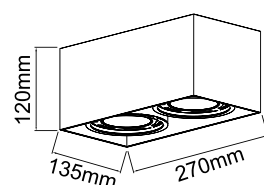

Description: Aluminum/Matt Black/White
Bulb: 2xGU10 Max 8W LED 230V
Bulb Excluded

Description: Aluminum/Matt Black/Chrome
Bulb: 2xGU10 Max 8W LED 230V
Bulb Excluded

Description: Aluminum/Matt White/White
Bulb: 2xGU10 Max 8W LED 230V
Bulb Excluded

Description: Aluminum/Matt White/Chrome
Bulb: 2xGU10 Max 8W LED 230V
Bulb Excluded

Description: Aluminum/Matt Black/Black
Bulb: 2xGU10 Max 8W LED 230V
Bulb Excluded

Description: Aluminum/Matt Black/Gold
Bulb: 2xGU10 Max 8W LED 230V
Bulb Excluded

Description: Aluminum/Matt White/Black
Bulb: 2xGU10 Max 8W LED 230V
Bulb Excluded

Description: Aluminum/Matt White/Gold
Bulb: 2xGU10 Max 8W LED 230V
Bulb Excluded