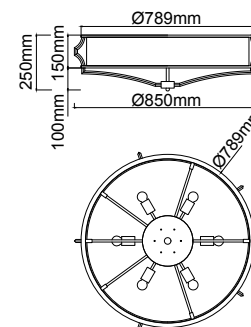

Stesso PL Gold/Nero L
OR84467

Description: Metal/Gold
Shade: Fabric/Black
Glass/ Frosted White
Bulb: 6xE27 Max 12W LED 230V
Bulb Excluded