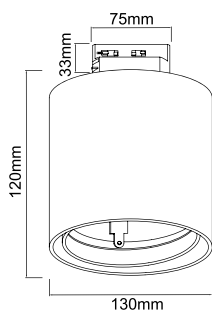

Neo Bianco Mobile Track
OR82876

Description: Aluminum/Matt White
Plastic Adapter
Bulb: 1xES111 Max 16W LED 230V
Bulb Excluded