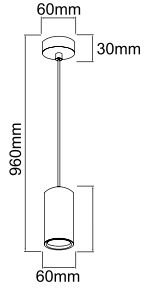

Description: Aluminum/Black Chrome
Bulb: 1xGU10 Max 8W LED 230V
Bulb Excluded

Kika S 120
OR80490