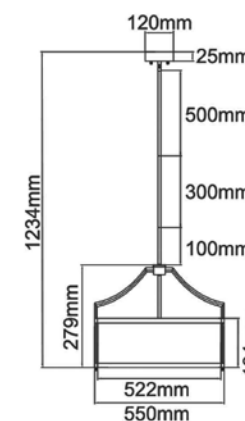

Stanza Gold/Nero M
OR84146

Description: Metal/ Gold
Shade: Fabric/Black
Glass/ Frosted White
Bulb: 4xE27 Max 15W LED 230V
Bulb Excluded