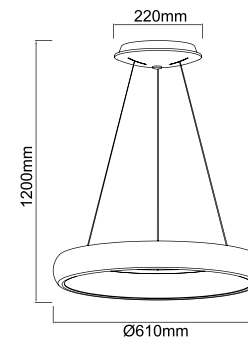

Rotto Grey S 3000 K
OR80780

Description: Aluminum/Gray
Acryl/White
Bulb: 50W LED 230V 3000K 3723 LM
Integrated LED Sources

Rotto Bianco S 3000 K
OR80766

Description: Aluminum/White
Acryl/White
Bulb: 50W LED 230V 3000K 3723 LM
Integrated LED Sources

Rotto Grey S 4000 K
OR80797

Description: Aluminum/Gray
Acryl/White
Bulb: 50W LED 230V 4000K 3894 LM
Integrated LED Sources

Rotto Bianco S 4000 K
OR80773

Description: Aluminum/White
Acryl/White
Bulb: 50W LED 230V 4000K 3894 LM
Integrated LED Sources