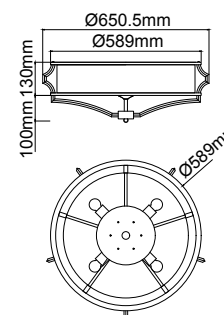

Stesso PL Old Gold L
OR84443

Description: Metal/Satin Gold
Shade: Fabric/Creme White
Glass/ Frosted White
Bulb: 6xE27 Max 12W LED 230V
Bulb Excluded