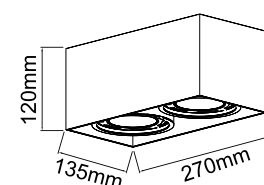

Description: Aluminum/Matt Black/White
Bulb: 2xGU10 Max 8W LED 230V
Bulb Excluded

Description: Aluminum/Matt Black/Chrome
Bulb: 2xGU10 Max 8W LED 230V
Bulb Excluded

Description: Aluminum/Matt White/White
Bulb: 2xGU10 Max 8W LED 230V
Bulb Excluded

Description: Aluminum/Matt White/Chrome
Bulb: 2xGU10 Max 8W LED 230V
Bulb Excluded

Description: Aluminum/Matt Black/Black
Bulb: 2xGU10 Max 8W LED 230V
Bulb Excluded

Description: Aluminum/Matt Black/Gold
Bulb: 2xGU10 Max 8W LED 230V
Bulb Excluded

Description: Aluminum/Matt White/Black
Bulb: 2xGU10 Max 8W LED 230V
Bulb Excluded

Description: Aluminum/Matt White/Gold
Bulb: 2xGU10 Max 8W LED 230V
Bulb Excluded