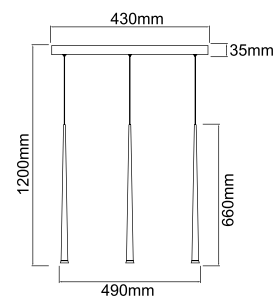

Asta III
OR80032

Description: Metal/Chrome
Bulb: 3x3W LED 3000K 230V
Integrated LED Sources