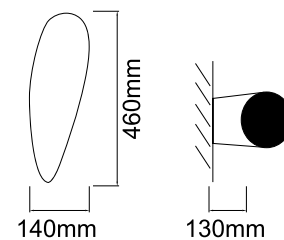

Forina Cromo PL
OR81060

Description: Metal/Chrome
Acryl/White
Bulb: 48W LED 230V 3000K 3648 LM
Integrated LED Sources

Forina Bianco PL
OR81053

Description: Metal/White
Acryl/White
Bulb: 48W LED 230V 3000K 3648 LM
Integrated LED Sources

Corno
OR81527

Description: Glass/Opal Matt
Bulb: E27 1x15W LED 230V
Bulb Excluded