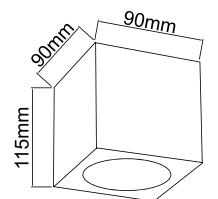

Cubo Claro
OR81039

Description: Metal/Chrome
Glass /Transparent Crystal
Bulb: 1xG9 Max 8W LED 230V
Bulb Excluded