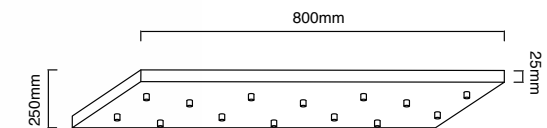

- **Ero XIV Cromo 80x25** ■ OR85471
- **Ero XIV Gold 80x25** ■ OR85488
- **Ero XIV Nero 80x25** ■ OR85495

Description: Metal/ Black/ Chrome/ Gold
Glass/Opal White
H max 1800mm
Bulb: 14xG9 Max 8W LED 230V
Bulb Excluded