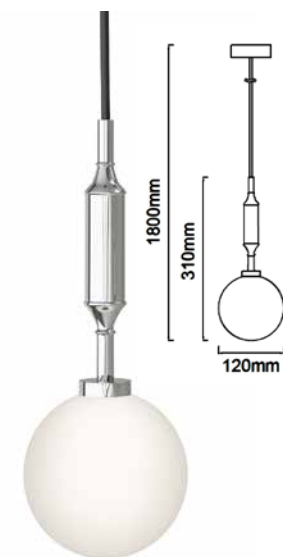

Ero I Cromo A
OR84962

Description: Metal/Chrome
Glass/Opal White
Bulb: 1xG9 Max 8W LED 230V
Bulb Excluded