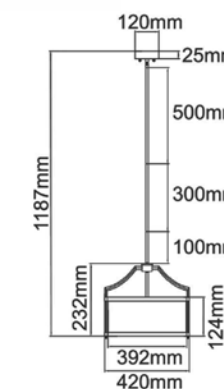

Stanza Gold/Nero S
OR84139

Description: Metal/ Gold
Shade: Fabric/Black
Glass/ Frosted White
Bulb: 3xE27 Max 15W LED 230V
Bulb Excluded