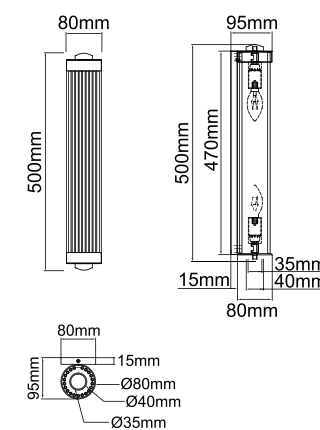

Fiatto Parette Old Gold
OR81572

Description: Metal/Gold
Glass/Transparent
Bulb: 2xE14 Max 12W LED 230V
Bulb Excluded

Fiatto Parette Cromo
OR81565

Description: Metal/Chrome
Glass/Transparent
Bulb: 2xE14 Max 12W LED 230V
Bulb Excluded