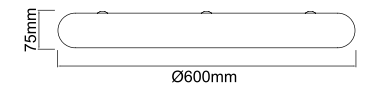

Description: Metal/Chrome  
Acryl/White  
Bulb: 48W LED 3000°K 230V 4002 LM  
Integrated Led Sources

**Piatto Gold 60**  
**OR81206**

Description: Metal/Gold  
Acryl/White  
Bulb: 48W LED 3000°K 230V 4002 LM  
Integrated Led Sources