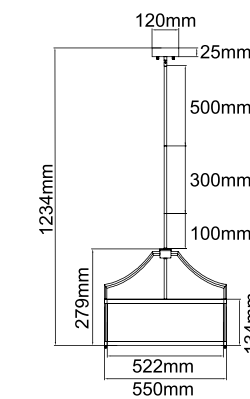

Stanza Old Gold M
OR80896

Description: Metal/Satin Gold
Shade: Fabric/Crème White
Glass/Frosted White
Bulb: 4xE27 Max 15W LED 230V
Bulb Excluded