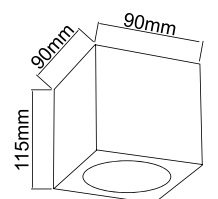

Cubo Nero
OR81046

Description: Metal/Chrome
Glass/Black Gloss
Bulb: 1xGU10 max 8W LED 230V
Bulb Excluded