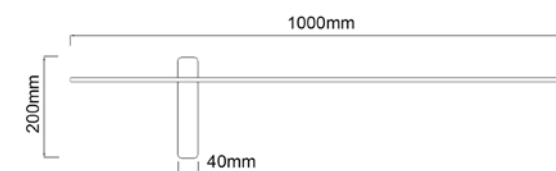

Description: Metal/Matt Black/Gold
Bulb: 7W LED 3000K 230V 284LM
Integrated Led Sources

Description: Aluminium/Black/Gold
Bulb: 10,5W LED 3000K 230V 379LM
Integrated Led Sources

Description: Metal/Matt Black
Bulb: 7W LED 3000K 230V 284LM
Integrated Led Sources

Description: Aluminium/Black/Matt Black
Bulb: 10,5W LED 3000K 230V 379LM
Integrated Led Sources