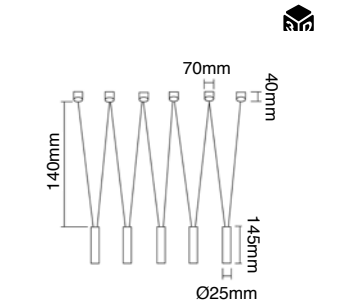

Viva V Nero
OR84337

Description: Aluminium/Black
Bulb: 5xG9 Max 3,5W LED 230V
Bulb Excluded
Recommended Lighting Spource: G9 Capsule