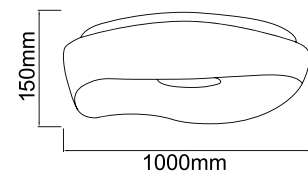

Piattino Mega
OR81176

Description: Metal/Chrome
Acryl /White
Bulb: 10xE27 Max 12W LED 230V
Bulb Excluded

Vig 75PL
OR81336

Description: Metal/White
Acryl/White
Bulb: LED 80W 3000K 230V
Integrated LED Sources

Vig 60PL
OR81329

Description: Metal/White
Acryl/White
Bulb: LED 44W 3000K 230V
Integrated LED Sources