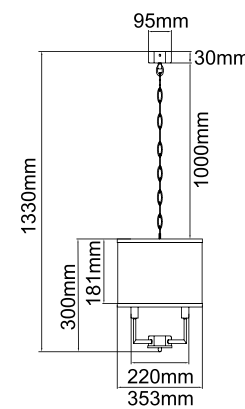

Casa Old Gold S
OR80223

Description: Metal/Satin Gold
Shade: Fabric/Crème White
Bulb: 3xE14 Max 12W LED 230V
Bulb Excluded