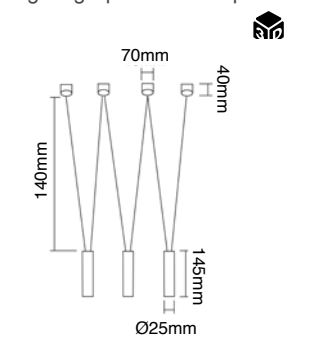

Viva III Nero
OR84320

Description: Aluminium/Black
Bulb: 3xG9 Max 3,5W LED 230V
Bulb Excluded
Recommended Lighting Spource: G9 Capsule