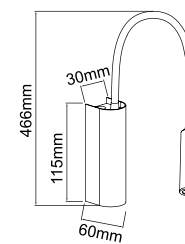

Description: Metal/Black
Silicon/Black
Bulb: 1x3W 3000K 230V 135 LM
Integrated LED Sources

Description: Metal/White
Silicon/White
Bulb: 1x3W 3000K 230V 135 LM
Integrated LED Sources

Description: Metal/Gold
Silicon/Black
Bulb: 1x3W 3000K 230V 135 LM
Integrated LED Sources

Description: Metal/Gold
Silicon/White
Bulb: 1x3W 3000K 230V 135 LM
Integrated LED Sources