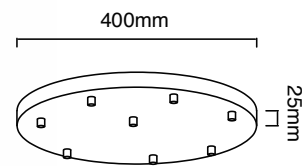

- **Ero VIII Cromo 40** ■ OR85327
- **Ero VIII Gold 40** ■ OR85334
- **Ero VIII Nero 40** ■ OR85341

Description: Metal/ Black/ Chrome/ Gold
Glass/Opal White
H max 1800mm
Bulb: 8xG9 Max 8W LED 230V
Bulb Excluded