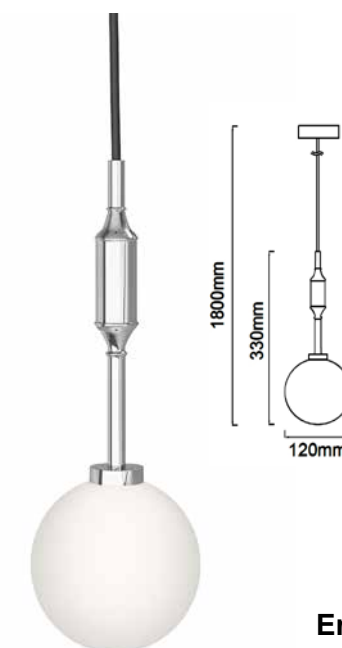

Ero I Cromo B
OR84979

Description: Metal/Chrome
Glass/Opal White
Bulb: 1xG9 Max 8W LED 230V
Bulb Excluded