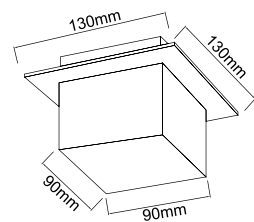

Rocco
OR81275

Description: Metal/Chrome
Glass/Transparent Crystal
Bulb: 1xG9 Max 8W LED 230V
Bulb Excluded