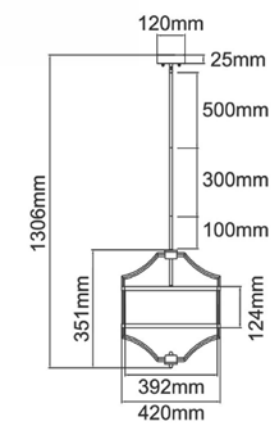

Stesso Gold/Nero M
OR84160

Description: Metal/ Gold
Shade: Fabric/Black
Bulb: 4xE27 Max 15W LED 230V
Bulb Excluded