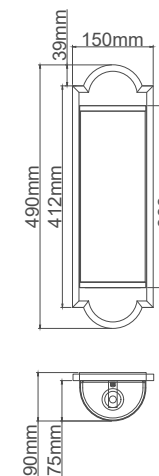

Libero Parette Gold/Nero
OR84535

Description: Metal/ Gold
Shade: Fabric/Black
Bulb: 2xE14 Max 12W LED 230V
Bulb Excluded

Libero Parette Cromo
OR84528

Description: Metal/ Chrome
Shade: Fabric/Creme White
Bulb: 2xE14 Max 12W LED 230V
Bulb Excluded

Libero Parette Old Gold
OR84542

Description: Metal/ Satin Gold
Shade: Fabric/Creme White
Bulb: 2xE14 Max 12W LED 230V
Bulb Excluded