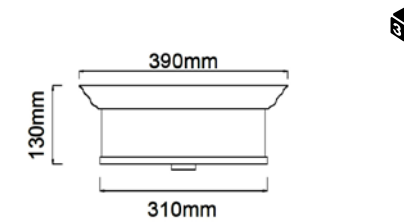

Famburo PL Gold 49
OR84900

Description: Metal/Gold
Shade: Fabric/Creme White
Glass: Frosted White
Bulb: 4xE14 Max 12W LED 230V
Bulb Excluded