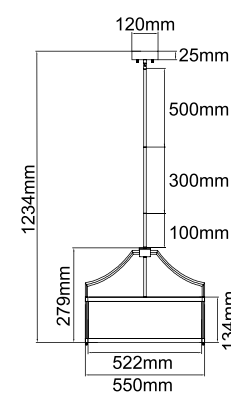

Stanza Cromo M
OR80872

Description: Metal/Chrome
Shade: Fabric/Crème White
Glass/Frosted White
Bulb: 4xE27 Max 15W LED 230V
Bulb Excluded