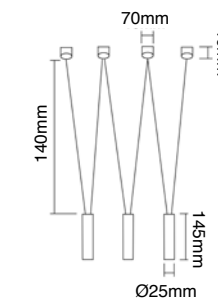

Viva III Bianco
OR84290

Description: Aluminium/White
Bulb: 3xG9 Max 3,5W LED 230V
Bulb Excluded
Recommended Lighting Spource: G9 Capsule