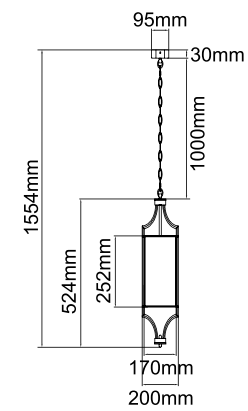

Lunga Old Gold
OR80568

Description: Metal/Satin Gold
Shade: Fabric/Crème White
Bulb: 1xE27 Max 15W LED 230V
Bulb Excluded