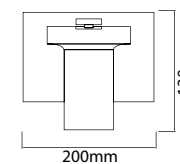

**Ambra  
OR80018**

Description: Metal/Gold  
Glass/Smoke  
Bulb: 1xE27 Max 8W LED 230V  
Bulb Excluded

**Melo V Bianco**  
OR80605

Description: Aluminum/Peral White Plastic/Black  
Bulb: 5x9,5W LED 3000K 230V  
Integrated LED Sources