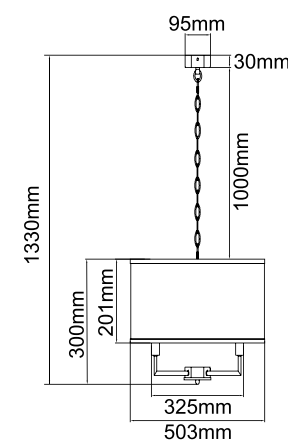

Casa Old Gold M
OR80230

Description: Metal/Satin Gold
Shade: Fabric/Crème White
Bulb: 6xE14 Max 15W LED 230V
Bulb Excluded