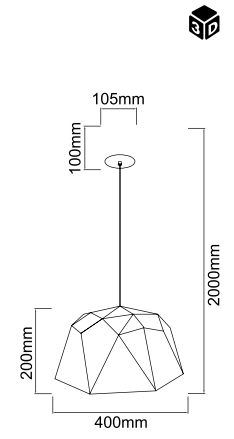

**Iseo Bianco S**  
OR80469

Description: Resin/Sandy White  
Bulb: 1xE27 Max 18W LED 230V  
Bulb Excluded

**Iseo Bianco M**  
OR80476

Description: Resin/Sandy White  
Bulb: 1xE27 Max 18W LED 230V  
Bulb Excluded