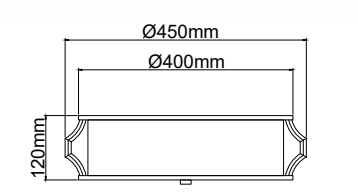

**Pirelo PL Old Gold**  
OR84405

Description: Metal/Satin Gold  
Shade: Fabric/Creme White  
Glass: Frosted White  
Bulb: 3xE14 Max 12W LED 230V  
Bulb Excluded

**Pirelo PL Cromo**  
OR84399

Description: Metal/Chrome  
Shade: Fabric/Creme White  
Glass: Frosted White  
Bulb: 3xE14 Max 12W LED 230V  
Bulb Excluded