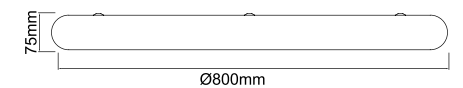

Piatto Gold 80
OR81213

Description: Metal/Gold
Acryl/White
Bulb: 68W LED 3000°K 230V 7540 LM
Integrated Led Sources