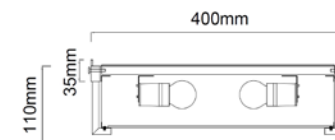

Romi PL Cromo 50
OR84924

Description: Metal/Chrome
Shade: Fabric/Creme White
Glass: Frosted White
Bulb: 4xE14 Max 12W LED 230V
Bulb Excluded