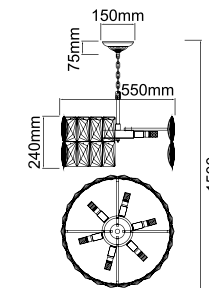

Intero S Gold
OR80452

Description: Metal/Gold
Transparent Crystal
Bulb: 6xE14 Max 12W LED 230V
Bulb Excluded