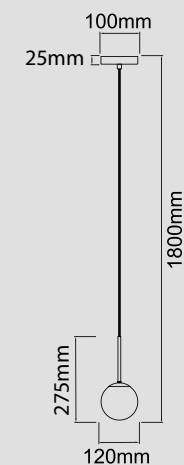

Bao I Cromo IP44
OR80049

Description: Metal/Chrome
Glass/Glossy White Glass
Bulb: 1xG9 Max 8W LED 230V
Bulb Excluded