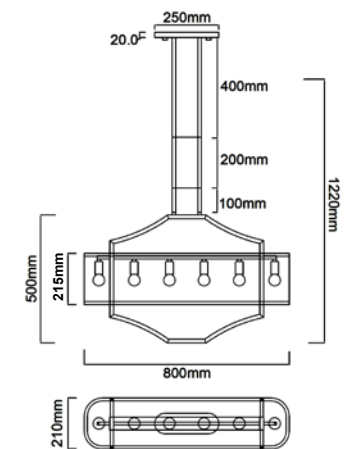

Gerdo Ovale Old Gold
OR84856

Description: Metal/Satin Gold
Shade: Fabric/Creme White
Bulb: 6xE14 Max 12W LED 230V
Bulb Excluded