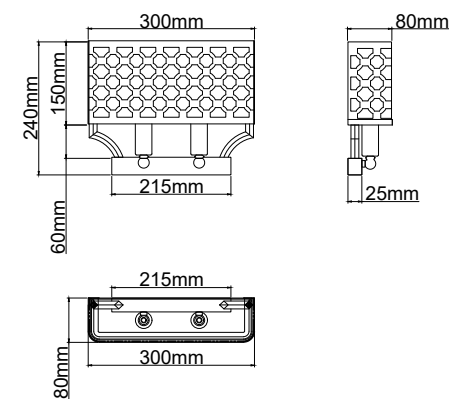

Verno Parette Cromo
OR84597

Description: Metal/ Chrome
Shade Fabric/ Creme White
Glass/ Frosted White
Bulb: 2xE14 Max 12W LED 230V
Bulb Excluded

Verno Parette Old Gold
OR84603

Description: Metal/ Satin Gold
Shade Fabric/ Creme White
Glass/ Frosted White
Bulb: 2xE14 Max 12W LED 230V
Bulb Excluded