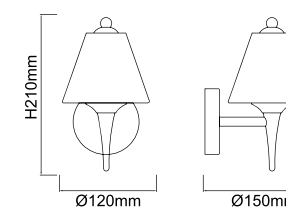

Gardo IP 44
OR81589

Description: Stainless/Chrome
Glass/Opal White
Bulb: 1xG9 Max 7W LED 230V
Bulb Excluded