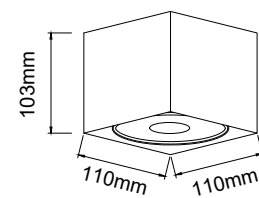

Cardi I Small Bianco
OR84610

Description: Aluminium/White
Bulb: 1x GU10 Max 8W LED 230V
Bulb Excluded

Cardi I Small Nero
OR84641

Description: Aluminium/Black
Bulb: 1x GU10 Max 8W LED 230V
Bulb Excluded

Cardi I Small Bianco/Nero
OR84634

Description: Aluminium/White/Black
Bulb: 1x GU10 Max 8W LED 230V
Bulb Excluded

Cardi I Small Nero/Bianco
OR84658

Description: Aluminium/Black/White
Bulb: 1x GU10 Max 8W LED 230V
Bulb Excluded

Cardi I Small Bianco/Gold
OR84627

Description: Aluminium/White/Gold
Bulb: 1x GU10 Max 8W LED 230V
Bulb Excluded

Cardi I Small Nero/Gold
OR84665

Description: Aluminium/Black/Gold
Bulb: 1x GU10 Max 8W LED 230V
Bulb Excluded