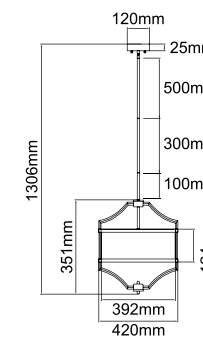

Stesso Old Gold M
OR80933

Description: Metal/Satin Gold
Shade: Fabric/Crème White
Bulb: 4xE27 Max 15W LED 230V
Bulb Excluded

Stesso Old Gold S
OR80926

Description: Metal/Satin Gold
Shade: Fabric/Crème White
Bulb: 4xE27 Max 15W LED 230V
Bulb Excluded