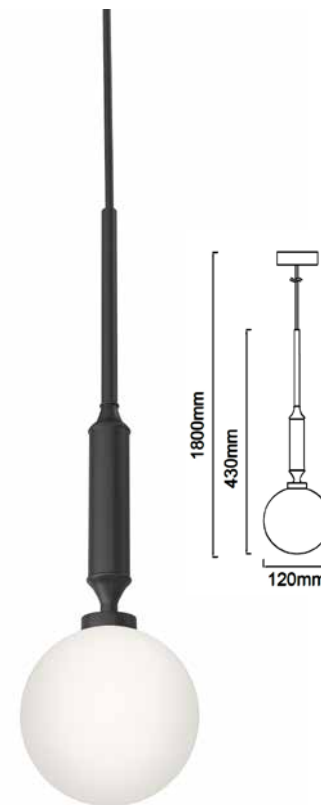

Ero I Nero C
OR85044

Description: Metal/Black Matt
Glass/Opal White
Bulb: 1xG9 Max 8W LED 230V
Bulb Excluded