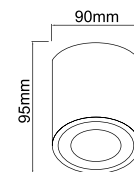

Description: Aluminum/White Matt
Bulb: 1xGU10 Max 8W LED 230V
Bulb Excluded

Description: Aluminum/White Matt
Bulb: 1xGU10 Max 8W LED 230V
Bulb Excluded

Description: Aluminum/Black Matt
Bulb: 1xGU10 Max 8W LED 230V
Bulb Excluded

Description: Aluminum/Black Matt
Bulb: 1xGU10 Max 8W LED 230V
Bulb Excluded