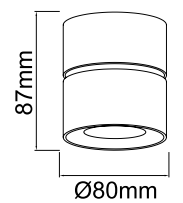

Mone Bianco
OR82197

Description: Aluminum/White
Bulb: 1x7W LED 3000K 230V 552 LM
Integrated LED Sources