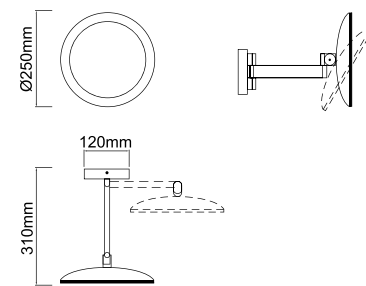

Belli IP44
OR81459

Description: Stainless/Chrome
Acryl/White (mirror zoomedx5)
Lighting Source: 6W LED 3000°K
Lighting Source Included