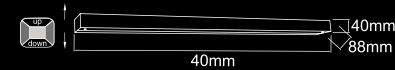

Description: Stainless Steel/Chrom
Glass/Frosted Glass
Bulb: Max T5 1x14W 230V 3000°K
Bulb Included

Nebbia 28W
OR81671

Description: Metal/Chrom
Plastic/White Gloss
Bulb: Max T5 1x28W 230V 3000°K
Bulb Included

Description: Metal /Brushed Aluminum
Glass/ Frosted Glass
Bulb: Max T5 1x14W 230V 3000°K
Bulb Included

Description: Metal /Brushed Aluminum
Glass/ Frosted Glass
Bulb: MaxT5 1x21W 230V 3000°K
Bulb Included