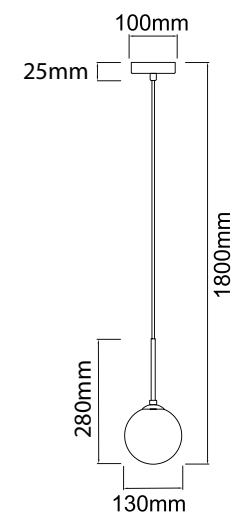

Bao I Nero Claro
OR80100

Description: Metal/Black
Glass/Transparent
Bulb: 1xE27 Max 8W LED 230V
Bulb Excluded