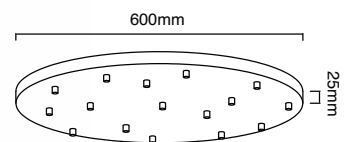

- **Ero XVI Cromo 60** ■ OR85419
- **Ero XVI Gold 60** ■ OR85426
- **Ero XVI Nero 60** ■ OR85433

Description: Metal/ Black/ Chrome/ Gold
Glass/Opal White
H max 1800mm
Bulb: 16xG9 Max 8W LED 230V
Bulb Excluded