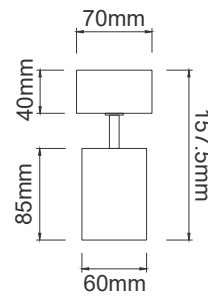

Kika Mobile Nero/Rose Gold
OR84726

Description: Aluminium/Nero/Rose Gold
Bulb: 1x GU10 Max 8W LED 230V
Bulb Excluded