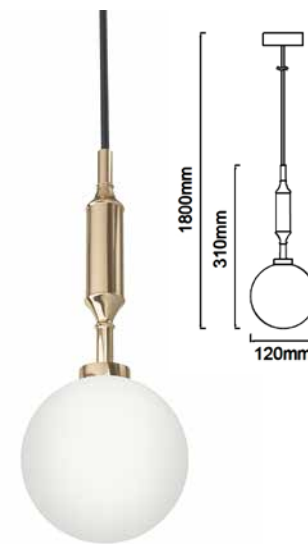

Ero I Gold A
OR84993

Description: Metal/Gold
Glass/Opal White
Bulb: 1xG9 Max 8W LED 230V
Bulb Excluded