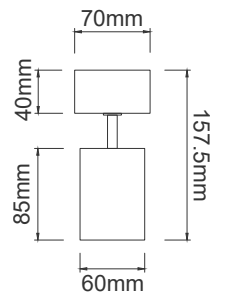

Kika Mobile Bianco/Rose Gold
OR84696

Description: Aluminium/White/Rose Gold
Bulb: 1x GU10 Max 8W LED 230V
Bulb Excluded