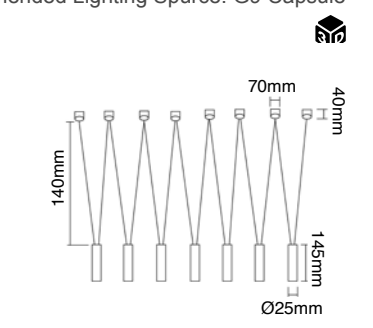

Viva VII Nero
OR84344

Description: Aluminium/Black
Bulb: 7xG9 Max 3,5W LED 230V
Bulb Excluded
Recommended Lighting Spource: G9 Capsule