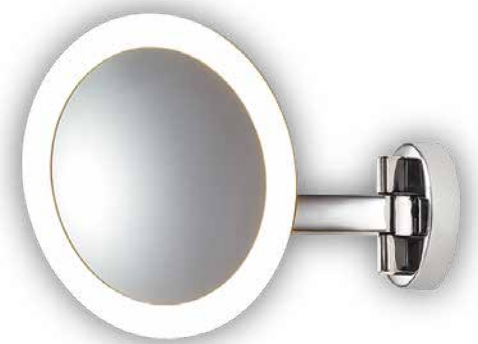

**Como IP 44**  
**OR81510**

Description: Stainless/Chrome  
Glass/Opal White  
Bulb: 1xG9 Max 7W LED 230V  
Bulb Excluded

**Gardo IP 44**  
**OR81589**

Description: Stainless/Chrome  
Glass/Opal White  
Bulb: 1xG9 Max 7W LED 230V  
Bulb Excluded