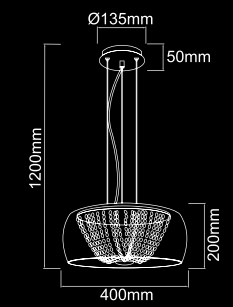

Lexus 400 S Claro
OR80544

Description: Metal/Chrome
Glass/Transparent
Cristal/Transparent
Bulb: 8xG4 Max 20W 230V
Bulb Excluded