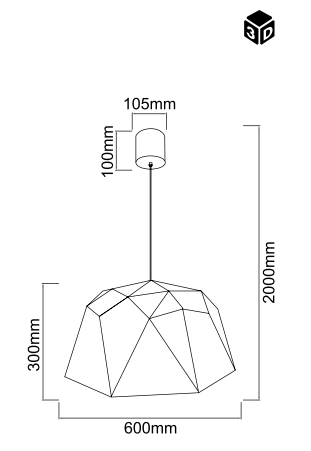

Iseo Bianco M
OR80476

Description: Resin/Sandy White
Bulb: 1xE27 Max 18W LED 230V
Bulb Excluded