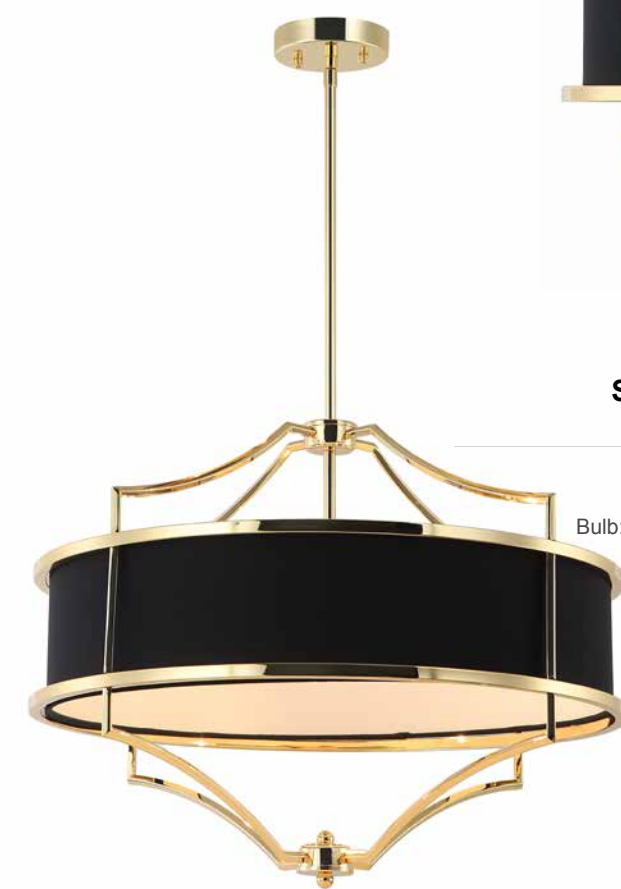

Stesso Gold/Nero M
OR84160

Description: Metal/ Gold
Shade: Fabric/Black
Bulb: 4xE27 Max 15W LED 230V
Bulb Excluded