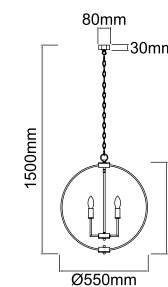

Candi M
OR80148

Description: Metal/Chrome
Blub: 6xE14 Max 8W LED 230V
Bulb Excluded