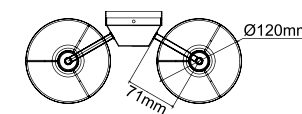

Casa Parette Old Gold
OR81503

Description: Metal/Satin Gold
Shade: Fabric/Creme White
Bulb: 2xE14 Max 12W LED 230V
Bulb Excluded

Casa Parette Cromo
OR81497

Description: Metal/Chrome
Shade: Fabric/Creme White
Bulb: 2xE14 Max 12W LED 230V
Bulb Excluded