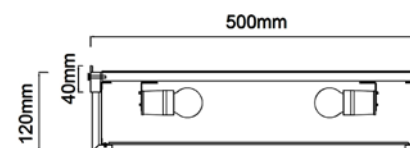

Description: Metal/Chrome
Shade: Fabric/Creme White
Glass: Frosted White
Bulb: 3xE14 Max 12W LED 230V
Bulb Excluded

Description: Metal/Satin Gold
Shade: Fabric/Creme White
Glass: Frosted White
Bulb: 3xE14 Max 12W LED 230V
Bulb Excluded

Romi PL Cromo 50
OR84924

Description: Metal/Chrome
Shade: Fabric/Creme White
Glass: Frosted White
Bulb: 4xE14 Max 12W LED 230V
Bulb Excluded

Romi PL Old Gold 50
OR84931

Description: Metal/Chrome
Shade: Fabric/Creme White
Bulb: 3xE14 Max 12W LED 230V
Bulb Excluded