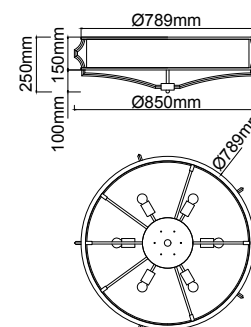

Stesso PL Old Gold M
OR84436

Description: Metal/Satin Gold
Shade: Fabric/Creme White
Glass/ Frosted White
Bulb: 4xE27 Max 12W LED 230V
Bulb Excluded

Stesso PL Old Gold L
OR84443

Description: Metal/Satin Gold
Shade: Fabric/Creme White
Glass/ Frosted White
Bulb: 6xE27 Max 12W LED 230V
Bulb Excluded