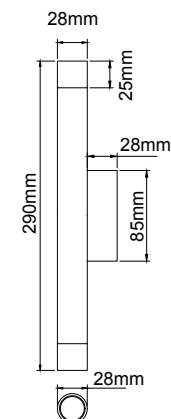

Q Parette Nero/Gold
OR84573

Description: Aluminium/Black/Gold
Bulb: 2xG9 Max 3,5W LED 230V
Bulb Excluded
Recommended Lighting Source: G9 Capsule