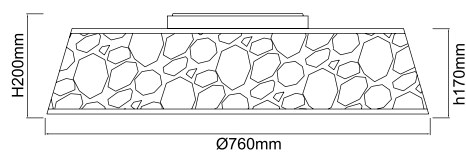

Corno
OR81527

Description: Glass/Opal Matt
Bulb: E27 1x15W LED 230V
Bulb Excluded