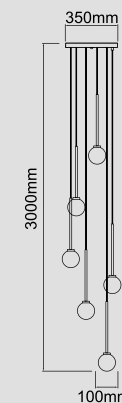

Description: Metal/Matt Black
Glass/Opal White
Bulb: 6xG9 Max 8W LED 230V
Bulb Excluded