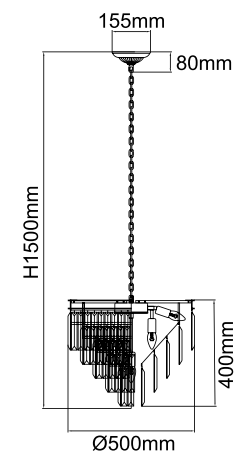

Artico
OR80001

Description: Metal/Black/Gold
Transparent Crystal
Bulb: 4xE14 Max 8W LED 230V
Bulb Excluded