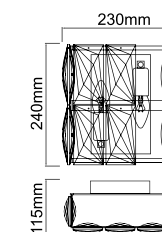

Intero Parette Gold
OR81596

Description: Metal/Gold
Transparent Crystal
Bulb: 2xE14 Max 12W LED 230V
Bulb Excluded