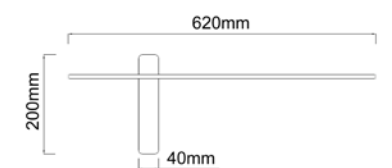

**Bene Parette Nero 60**  
OR85068

Description: Metal/Matt Black  
Bulb: 7W LED 3000K 230V 284LM  
Integrated Led Sources

**Bene Parette Nero 100**  
OR85051

Description: Aluminium/Black/Matt Black  
Bulb: 10,5W LED 3000K 230V 379LM  
Integrated Led Sources