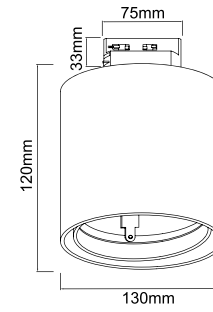

Description: Aluminum/Matt Black/Chrome
Plastic Adapter
Bulb: 1x GU10 Max 8W LED 230V
Bulb Excluded

Description: Aluminum/Matt Black/White
Plastic Adapter
Bulb: 1x GU10 Max 8W LED 230V
Bulb Excluded

Description: Aluminum/Matt White/Chrome
Plastic Adapter
Bulb: 1x GU10 Max 8W LED 230V
Bulb Excluded

Description: Aluminum/Matt White/White
Plastic Adapter
Bulb: 1x GU10 Max 8W LED 230V
Bulb Excluded

Description: Aluminum/Matt Black/Black
Plastic Adapter
Bulb: 1x GU10 Max 8W LED 230V
Bulb Excluded

Description: Aluminum/Matt Black/Gold
Plastic Adapter
Bulb: 1x GU10 Max 8W LED 230V
Bulb Excluded

Description: Aluminum/Matt White/Black
Plastic Adapter
Bulb: 1x GU10 Max 8W LED 230V
Ufo Excluded

Description: Aluminum/Matt White/Gold
Plastic Adapter
Bulb: 1x GU10 Max 8W LED 230V
Bulb Excluded

Description: Aluminum/Matt Black
Plastic Adapter
Bulb: 1xES111 Max 16W LED 230V
Bulb Excluded

Description: Aluminum/Matt White
Plastic Adapter
Bulb: 1xES111 Max 16W LED 230V
Bulb Excluded