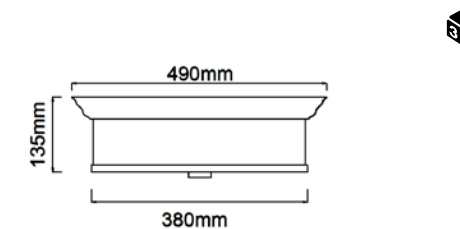

Famburo PL Old Gold 39
OR84887

Description: Metal/Satin Gold
Shade: Fabric/Creme White
Glass: Frosted White
Bulb: 3xE14 Max 12W LED 230V
Bulb Excluded