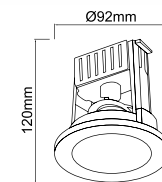

Wymiary montażowe: Ø 75mm
gl. 125mm

Scudo
OR83804

Description: Iron/Chrome Glass
Frosted White
Bulb: 1xGu10 Max 8W LED 230V
Bulb Excluded