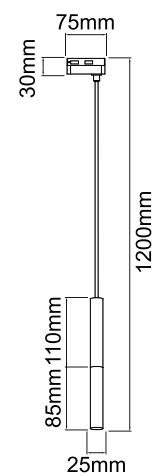

Slimi S Bianco Track
OR83125

Description: Aluminum/White
Plastic Adapter
Bulb: Max 1xG9 3,5W LED 230V
Bulb Excluded
Recommended Lighting Spurce: G9 Capsule

Slimi S Bianco Track /Rose Gold
OR83149

Description: Aluminum/White/Rose Gold
Plastic Adapter
Bulb: Max 1xG9 3,5W LED 230V
Bulb Excluded
Recommended Lighting Spurce: G9 Capsule

Slimi S Bianco Track/Gold
OR83132

Description: Aluminum/White/Gold
Plastic Adapter
Bulb: Max 1xG9 3,5W LED 230V
Bulb Excluded
Recommended Lighting Spurce: G9 Capsule