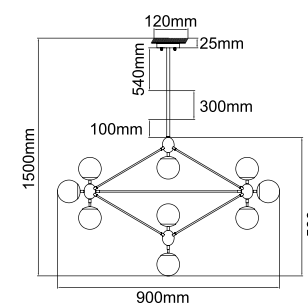

**Bao Nero Fume**  
**OR80056**

Description: Metal/Black  
Glass/Fume  
Bulb: 10xE27 Max 8W LED 230V  
Bulb Excluded

**Bao Nero Claro**  
**OR80094**

Description: Metal/Black  
Glass/Transparent  
Bulb: 10xE27 Max 8W LED 230V  
Bulb Excluded