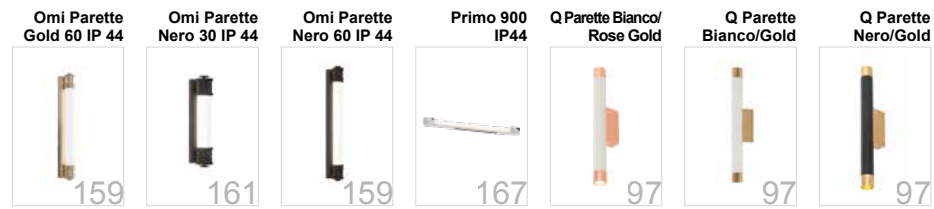

Walls

Tables

Tracks and accessories

Downlights