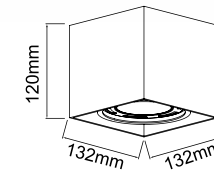

Cardi I Bianco
OR81879

Description: Aluminum/Matt White
Bulb : 1xES111xMax 16W LED 230V OR
Bulb Excluded