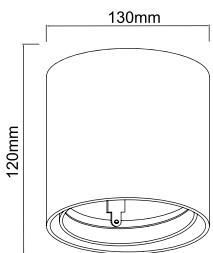

Neo Bianco Mobile
OR82265

Description: Aluminium/Matt White
Bulb: 1xES111xMax 16W LED 230V OR
Bulb Excluded