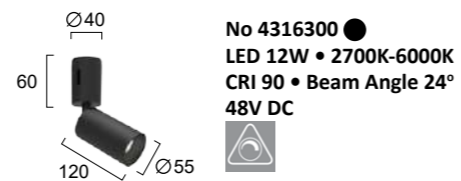

FLEXY

accessories

connection

Φωτιστικά αλουμινίου σε μαύρο.
Aluminium lights in black.

LED Built-In