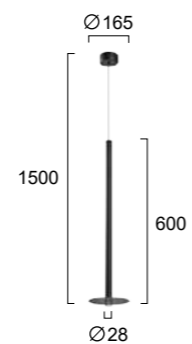

No 4290800
LED 6W • 360Lm
3000K • CRI 90

Μεταλλικό LED φωτιστικό σε μαύρο.
LED metal lighting fixture in black.

LED Built-In