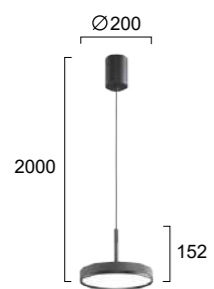

No 4300300 ●
No 4300301 ●
LED 24W • 1682Lm
3000K • CRI 90

Μεταλλικά φωτιστικά LED σε γκρι και χρυσό.
LED knurling metal lighting fixtures in grey and gold.

LED Built-In