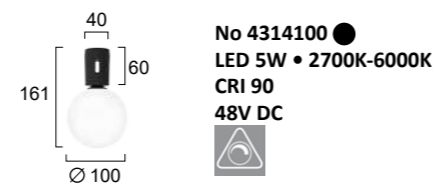

FLEXY

accessories

connection

Φωτιστικά αλουμινίου σε μαύρο.
Aluminium lights in black.

LED Built-In