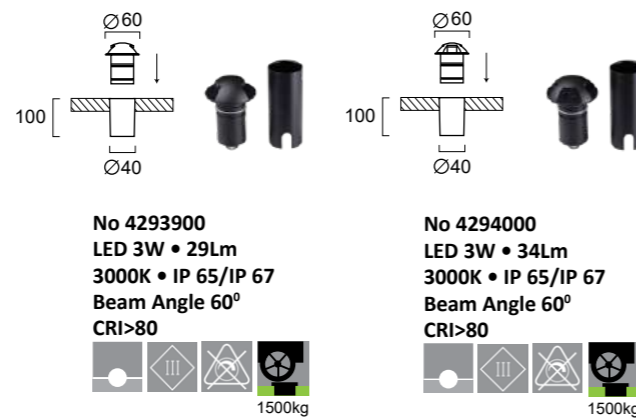

Ανοξείδωτα ματ χωνευτά επιδαπέδια φωτιστικά σε μαύρο.
Inox mat ground recessed lighting fixtures in sand black.

IP Ingress Protection LED Built-In INOX Inox