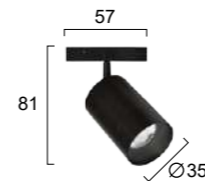

No 4315600 ●
LED 5W • 275Lm
3000K • CRI 90
24V DC