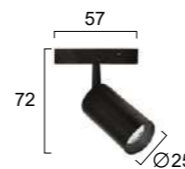

No 4315500 ●
LED 2W • 151Lm
3000K • CRI 90
24V DC