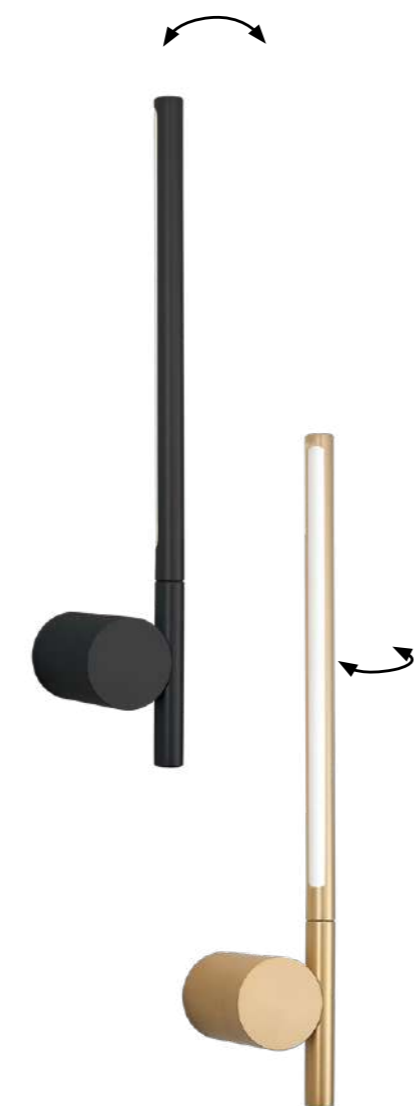

No 4293000 ●
No 4293001 ●
LED 6W • 444Lm
3000K • CRI>80
Beam Angle 30°