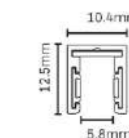

No 02/0804 ●
Micro Magnetic track
rail power feed

No 02/0807 ●
Micro Magnetic track
rail power feed

No 02/0813 ●
Surface Horizontal
Mechanical connector
for Micro Magnetic
track rail

No 02/0815 ●
Surface Horizontal
Mechanical connector
for Micro Magnetic
track rail