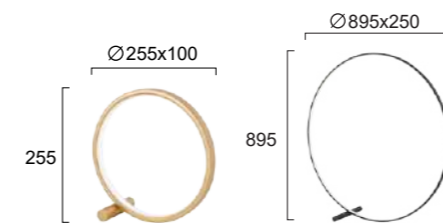

LED Built-In

CAESAR

No 4287800
LED 21W • 1348Lm
3000K • CRI>80
Beam Angle 34°

Μεταλλικό φωτιστικό LED σε μαύρο.
LED metal lighting fixture in black. **LED Built-In**

No 4291500 ●
No 4291501 ●
LED 13W • 450Lm
3000K • CRI>80