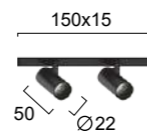

ARCHITECTURAL

No 4288700 ● 3000K
LED 7W • 403Lm
Beam Angle 24°
CRI>90 • 48V DC

No 4288900 ● 3000K
LED 10W • 653Lm
Beam Angle 24°
CRI>90 • 48V DC

No 4288800 ● 3000K
LED 5W • 326Lm
Beam Angle 24°
CRI>90 • 48V DC