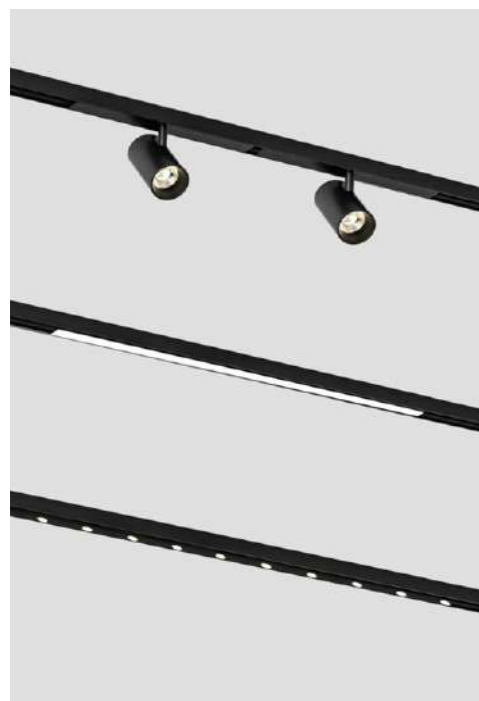

No 4288700 ● 3000K
LED 7W • 403Lm
Beam Angle 24°
CRI>90 • 48V DC

No 4288900 ● 3000K
LED 10W • 653Lm
Beam Angle 24°
CRI>90 • 48V DC

No 4288800 ● 3000K
LED 5W • 326Lm
Beam Angle 24°
CRI>90 • 48V DC

No 4288300 ● 3000K
LED 11W • 600Lm
Beam Angle 110°
CRI>90 • 48V DC

No 4288400 ● 3000K
LED 12W • 1200Lm
Beam Angle 110°
CRI>90 • 48V DC

No 4288500 ● 3000K
LED 7W • 513Lm
Beam Angle 36°
CRI>90 • 48V DC

No 4288600 ● 3000K
LED 13W • 842Lm
Beam Angle 36°
CRI>90 • 48V DC

No 4289000 ● 3000K
LED 8W • 602Lm
Beam Angle 24°
CRI>90 • 48V DC

accessories

No 02/0501 ● Slim Magnetic Track Rail 48V DC with End Caps and Cover

No 02/0504 ● Slim Magnetic track rail power feed

No 02/0506 ● Electrical connector 180° for Slim Magnetic track rail

No 02/0508 ● Electrical connector 90° for Slim Magnetic track rail

No 02/0507 ● Electrical/Mechanical flexible connector for Slim Magnetic track rail

No 02/0513 ● Surface Vertical Mechanical connector for Slim Magnetic track rail

No 02/0515 ● Surface Horizontal Mechanical connector for Slim Magnetic track rail

connection

No R1100 ● Power Supply Round On-rail for Slim Magnetic Track Rail 48VDC • 150W

No R1101 ● Power Supply On-rail for Slim Magnetic Track Rail 48VDC • 150W

Φωτιστικά αλουμινίου για slim μαγνητικές ράγες σε μαύρο.
Aluminium lights for slim magnetic track rails in black.

LED Built-In