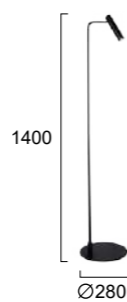

No 4287200
LED 4W • 235Lm
3000K • CRI>80
Beam Angle 25°