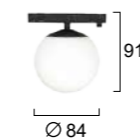

No 4316100 ●
LED 6W • 308Lm
3000K • CRI 90
Beam Angle 100°