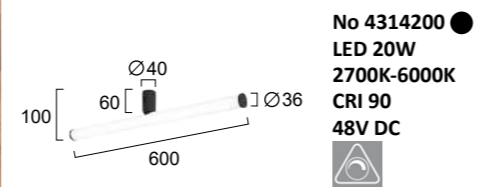

FLEXY

accessories

connection

Φωτιστικά αλουμινίου σε μαύρο.
Aluminium lights in black.

LED Built-In