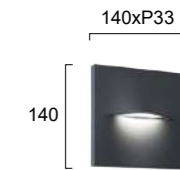

No 4298400 ●
No 4298401 ●
LED 3W • 170lm
3000K • IP65 • CRI>80

Απλίκες LED αλουμινίου σε ανθρακί και καφέ με PC. LED aluminium lighting fixtures in dark grey and brown with PC. LED Built-In IP Ingress Protection