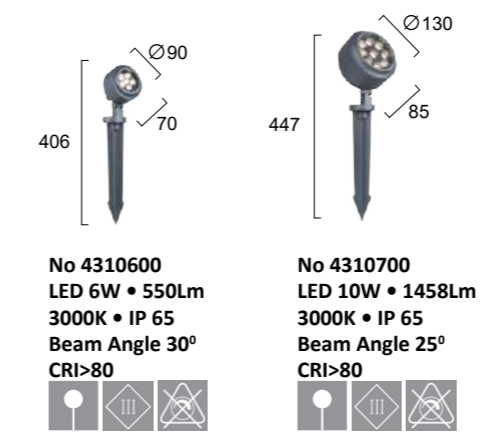

RINO

12/24V DC

Ανοξείδωτα ματ χωνευτά επιδαπέδια φωτιστικά σε μαύρο.
Inox mat ground recessed lighting fixtures in sand black.

IP Ingress Protection LED Built-In INOX Inox

24V DC

Προβολείς LED αλουμινίου σε ανθρακι.
Aluminium LED projectors in dark grey.

LED Built-In IP Ingress Protection

RIDOX