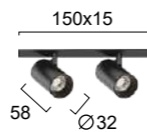

ARCHITECTURAL

No 4288700 ● 3000K
LED 7W • 403Lm
Beam Angle 24°
CRI>90 • 48V DC

No 4288900 ● 3000K
LED 10W • 653Lm
Beam Angle 24°
CRI>90 • 48V DC

No 4288800 ● 3000K
LED 5W • 326Lm
Beam Angle 24°
CRI>90 • 48V DC

No 4288300 ● 3000K
LED 11W • 600Lm
Beam Angle 110°
CRI>90 • 48V DC

No 4288400 ● 3000K
LED 12W • 1200Lm
Beam Angle 110°
CRI>90 • 48V DC

No 4288500 ● 3000K
LED 7W • 513Lm
Beam Angle 36°
CRI>90 • 48V DC

No 4288600 ● 3000K
LED 13W • 842Lm
Beam Angle 36°
CRI>90 • 48V DC