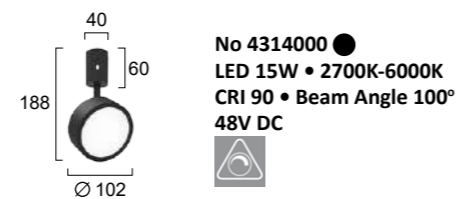

FLEXY

accessories

connection

Φωτιστικά αλουμινίου σε μαύρο.
Aluminium lights in black.

LED Built-In