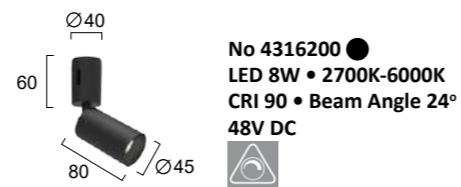

FLEXY

accessories

connection

Φωτιστικά αλουμινίου σε μαύρο.
Aluminium lights in black.

LED Built-In