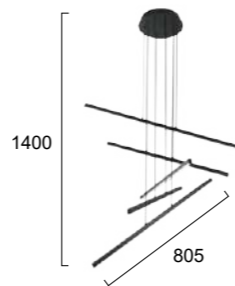

No 4301400
LED 60W • 1829Lm
3000K
CRI>80