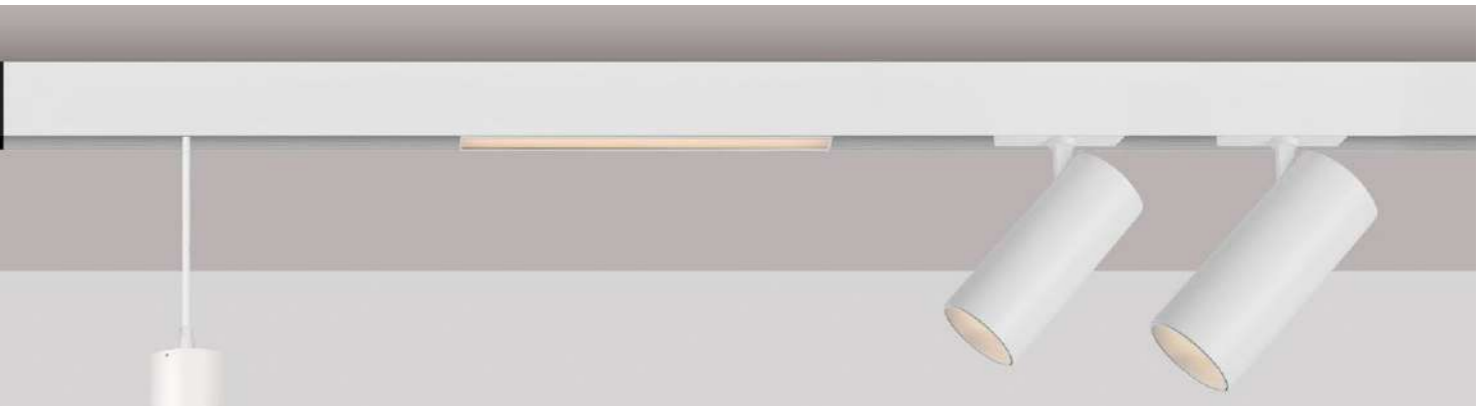

accessories

connection