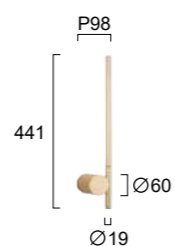

No 4293000 ●
No 4293001 ●
LED 6W • 444Lm
3000K • CRI>80
Beam Angle 30°