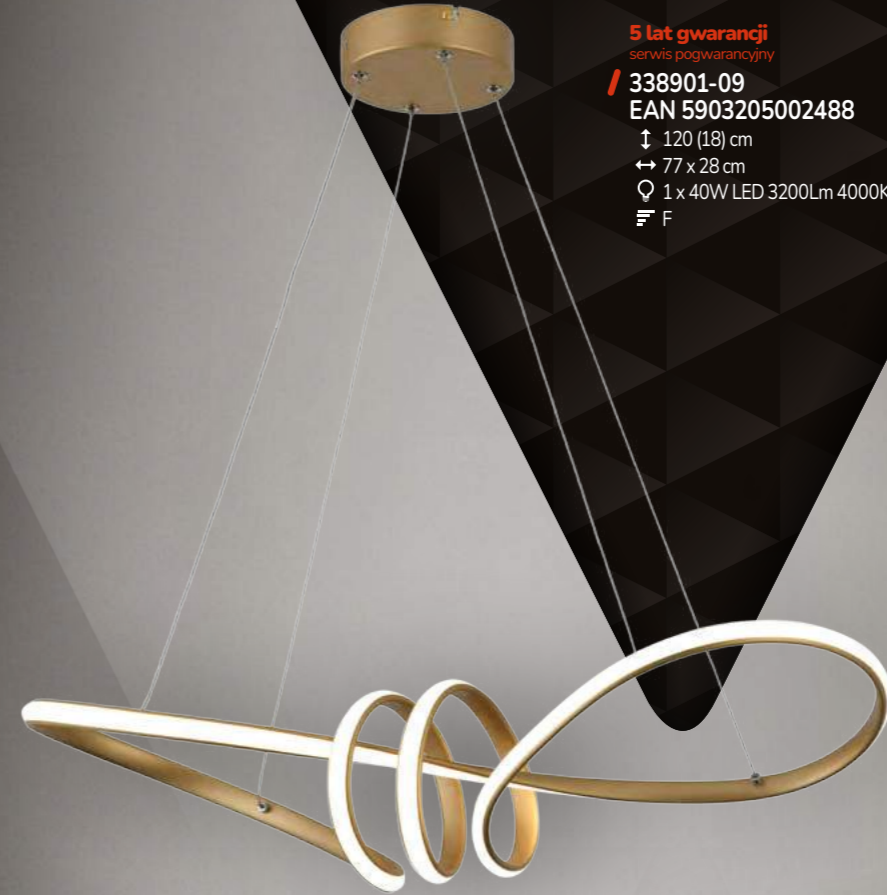

5 lat gwarancji
serwis pogwarancyjny
338901-35
EAN 5903205002686
↓ 120 (18) cm
↔ 77 x 28 cm
⚡ 1 x 40W LED 3200Lm 4000K
F

5 lat gwarancji
serwis pogwarancyjny
338901-09
EAN 5903205002488
↓ 120 (18) cm
↔ 77 x 28 cm
⚡ 1 x 40W LED 3200Lm 4000K
F