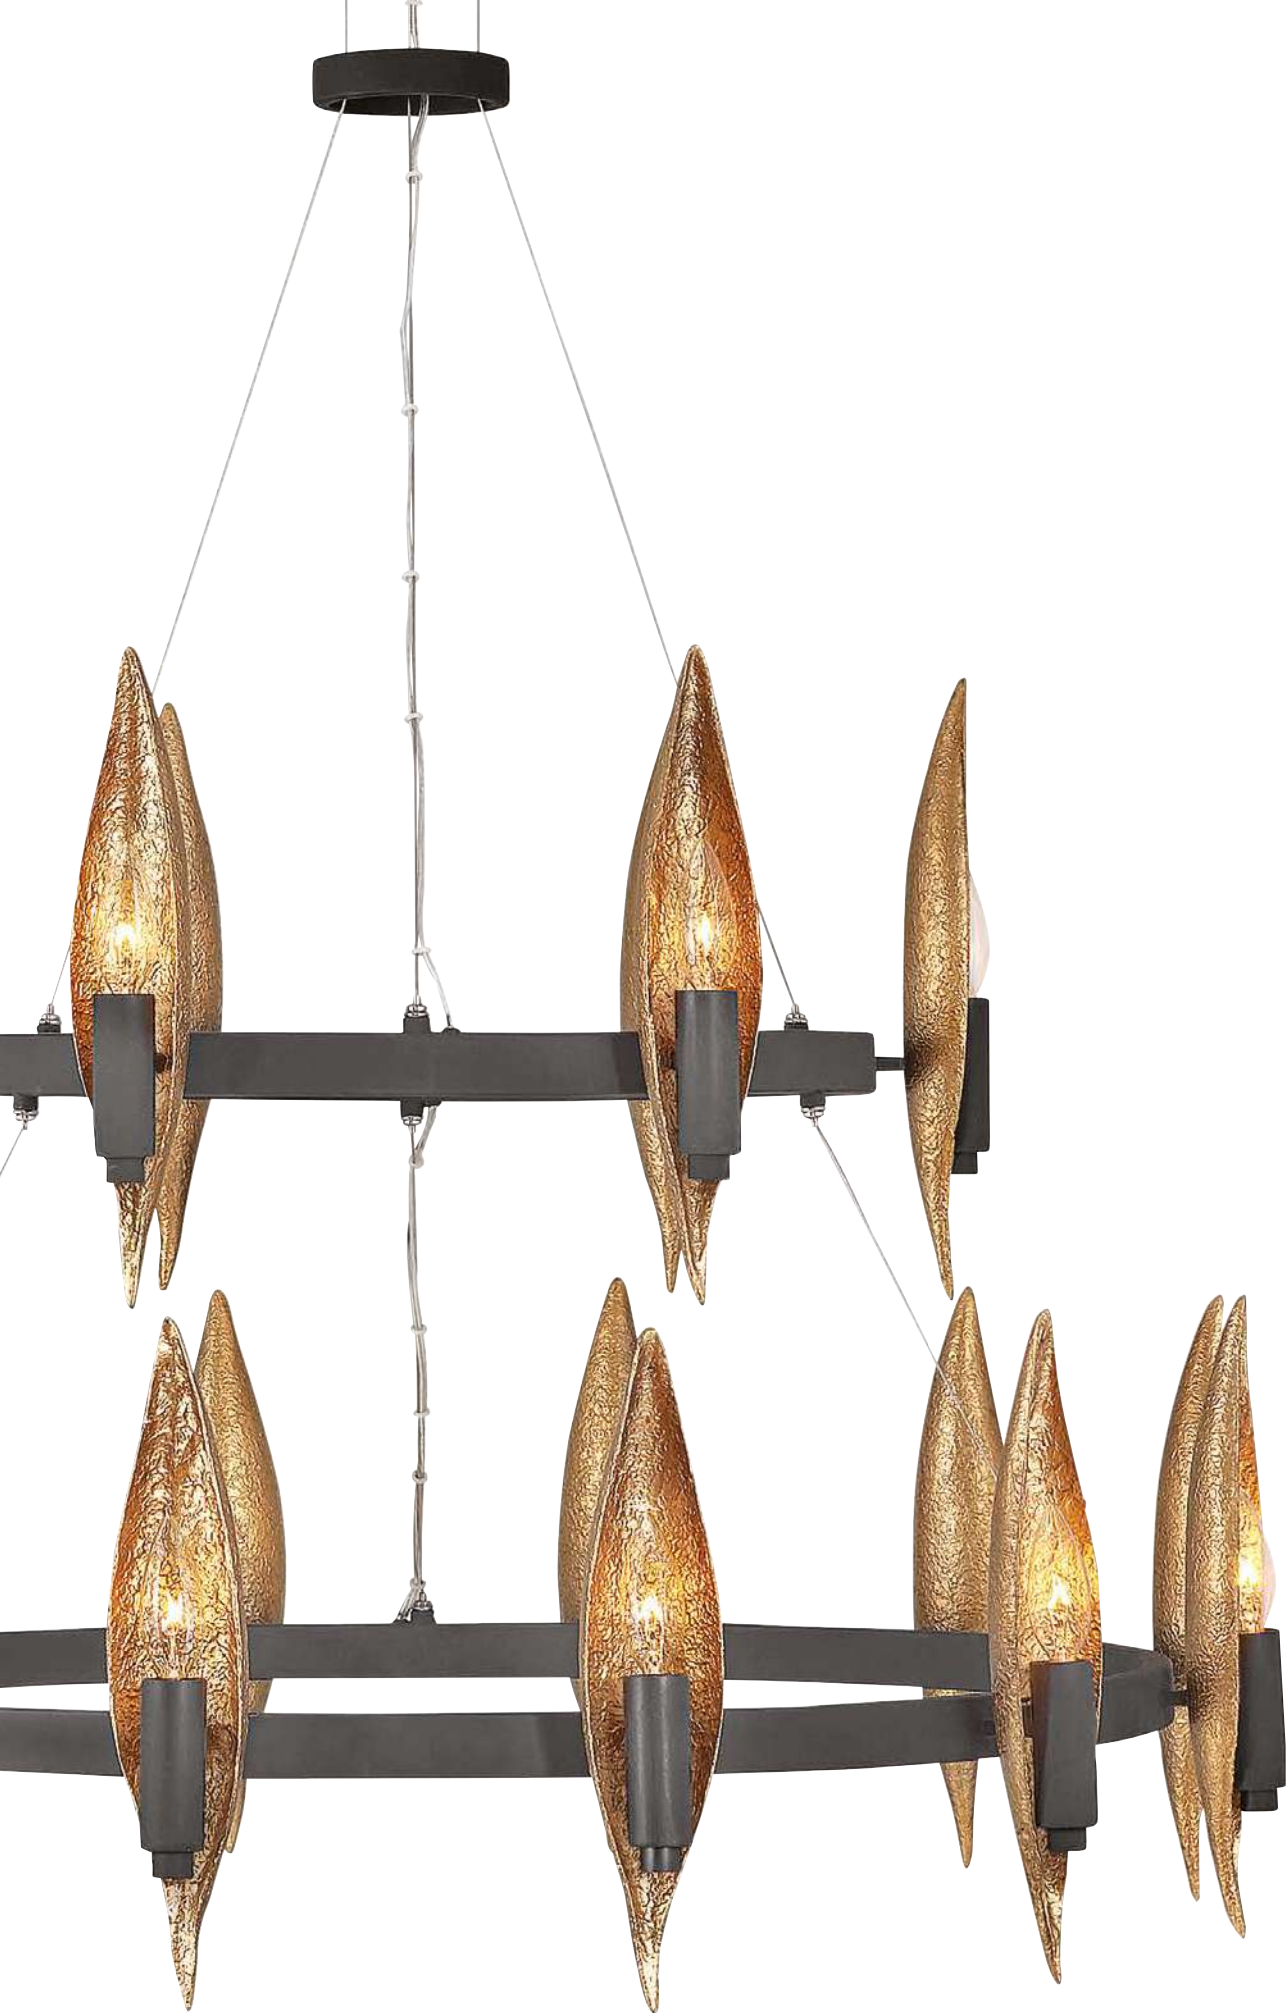

Model: QN-STYX-LED-W-BG

WILLOW

Gleaming organic, traditional elegance, Willow's slender cast pods feature Carbon Black enhanced with a crisp Deluxe Gold finish. Balance is achieved with its luminous bulbs nestled in front, allowing this coniferous design to shine luxe light in stylish interiors.