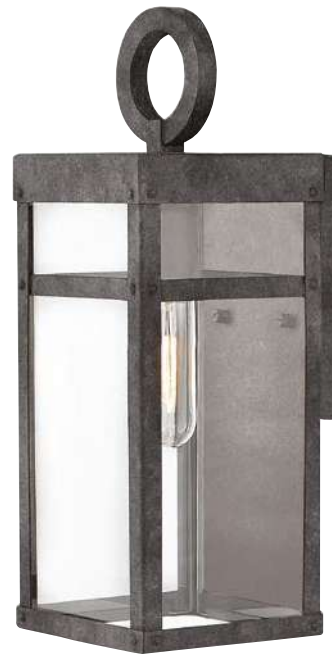

QN-PORTER-S-DZ

Code	Description	Height	Width/Dia.	Depth	Finish	Max. Wattage	IP Rating
QN-PORTER-M-DZ	1lt Medium Wall Lantern	474mm	140mm	185mm	Aged Zinc	1 x 60W E27*	IP44
QN-PORTER-S-DZ	1lt Small Wall Lantern	336mm	140mm	163mm	Aged Zinc	1 x 60W E27*	IP44

* Recommended Tubular LED lamps - order code: LP-LED7W-E27-T30L.