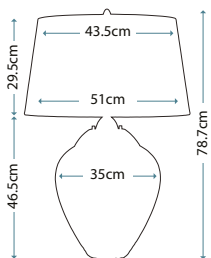

SAMARA LARGE

QN-SAMARA-TL-LRG-SLM

Large wavy texture blown glass table lamp with a Salmon tint and Polished Nickel metalwork. Fitted with a 4-way switch to light both the shade and base. Complete with a Scallop taupe faux silk shade (Ref: LSUK044).

Max. Wattage: 1 x 60W E27 + 1 x 7W LED GU10 (GU10 supplied)