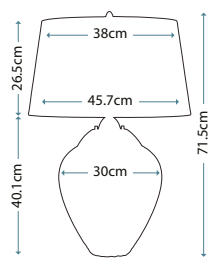

SAMARA

QN-SAMARA-TL-SLM

Small wavy texture blown glass table lamp with a Salmon tint and Polished Nickel metalwork. Fitted with a 4-way switch to light both the shade and base. Complete with a Scallop taupe faux silk shade (Ref: LSUK001).

Max. Wattage: 1 x 60W E27 + 1 x 7W LED GU10 (GU10 supplied)