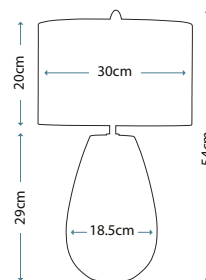

HARROW

QN-HARROW-TL

Fine texture combines with smooth finish on this unique silver base. Complete with a Hepplewhite light grey faux silk shade (Ref: LSUK034).

Max. Wattage: 1 x 60W E27