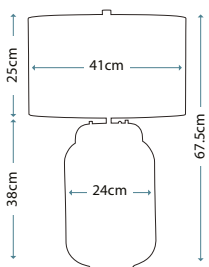

SOLA

QN-SOLA-TL-L

Large elegant diamond patterned mouth-blown glass base. Fitted with a 4-way switch to light both the shade and base separately. Complete with a Titanium silver faux silk shade (Ref: LSUK042).

Max. Wattage: 1 x 60W E27 + 1 x 7W LED GU10 (GU10 supplied)