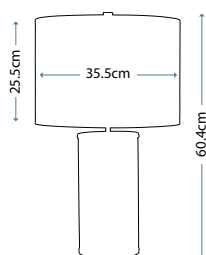

Max. Wattage: 1 x 60W E27

Model shown: QN-RENO-GREEN-PN

Model shown: QN-RENO-SMOKE-AB

QN-RENO-GREEN-AB

QN-RENO-SMOKE-AB

RENO

QN-RENO-GREEN-AB

Blown glass table lamp with a prismatic texture and Green tint. Completed with Aged Brass details and an Origami cream faux silk shade with gold metallic inner (Ref: LSUK014).