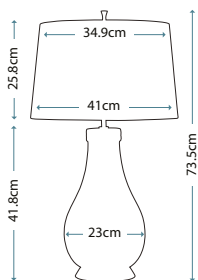

HAVERING

QN-HAVERING-TL

Azure-turquoise ceramic base with crackle gold glaze top and Aged Brass plinth. Complete with a Shale Green faux silk tapered shade with gold laminate inner (Ref: LSUK033).

Max. Wattage: 1 x 60W E27