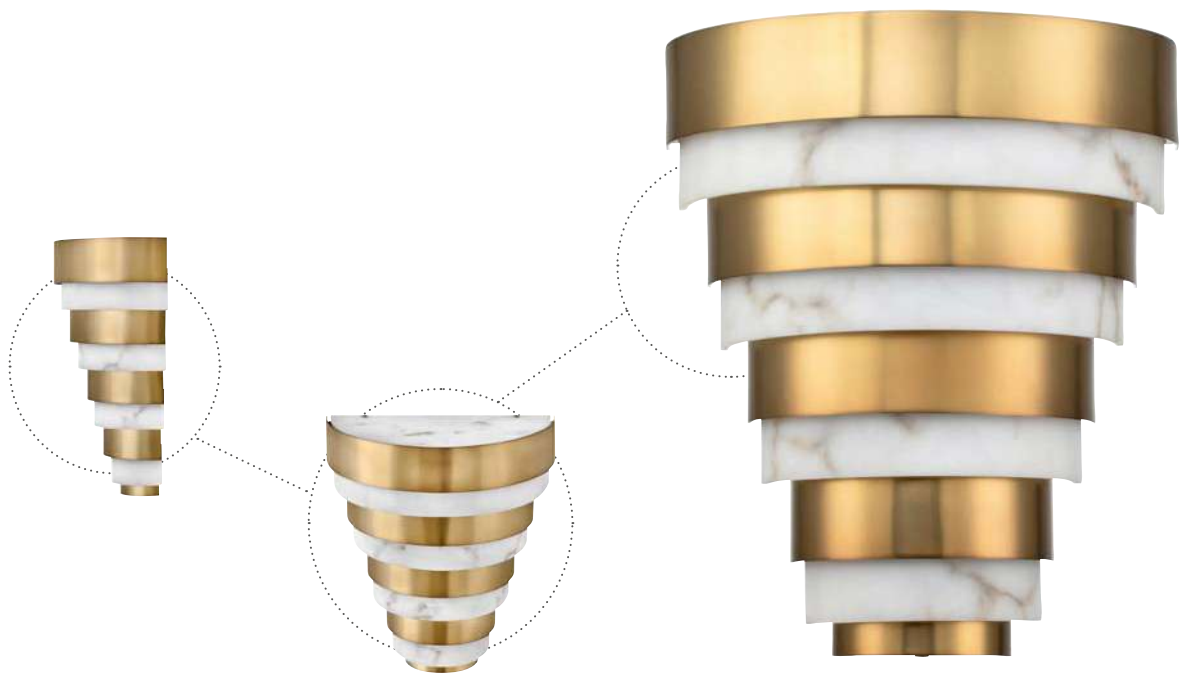

QN-ECHELON-W

Code	Description	Height	Width/Dia.	Depth	Finish	Max. Wattage
QN-ECHELON-SF	3lt Semi-Flush Mount	396mm	Ø373mm		Heritage Brass	3 x 40W E14
QN-ECHELON-W	LED Wall Light	357mm	305mm	153mm	Heritage Brass	12W Integrated LED