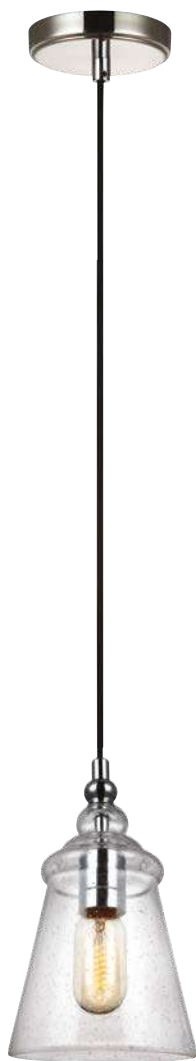

QN-LORAS-1MP