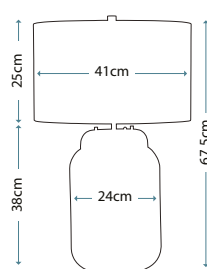

SOLA

QN-SOLA-TL-L-BLU

Large elegant diamond patterned mouth-blown glass base. Fitted with a 4-way switch to light both the shade and base separately. Complete with a Breton faux silk shade (Ref: LSUK062).

Max. Wattage: 1 x 60W E27 + 1 x 7W LED GU10 (GU10 supplied)