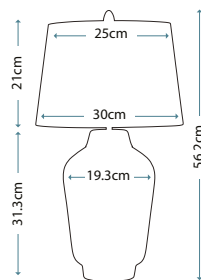

BEXLEY

QN-BEXLEY-TL-BKPN

Compact Satin Black ceramic base with Polished Nickel metalwork. Complete with Black faux silk tapered shade with silver laminate inner (Ref: LSUK039).

Max. Wattage: 1 x 60W E27