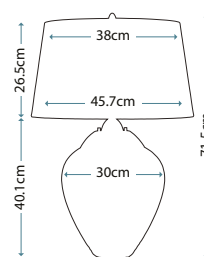

SAMARA

QN-SAMARA-TL-PLM

Small wavy texture blown glass table lamp with a Plum tint and Polished Nickel metalwork. Fitted with a 4-way switch to light both the shade and base. Complete with a Titanium silver faux silk shade (Ref: LSUK004).

Max. Wattage: 1 x 60W E27 + 1 x 7W LED GU10 (GU10 supplied)