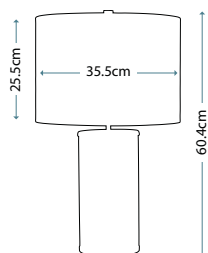

RENO

QN-RENO-GREEN-PN

Blown glass table lamp with a prismatic texture and Green tint. Completed with crisp Polished Nickel details and an Origami cream faux silk shade with silver metallic inner (Ref: LSUK016).

Max. Wattage: 1 x 60W E27