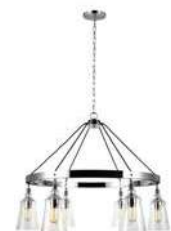

LORAS
Chrome
p170