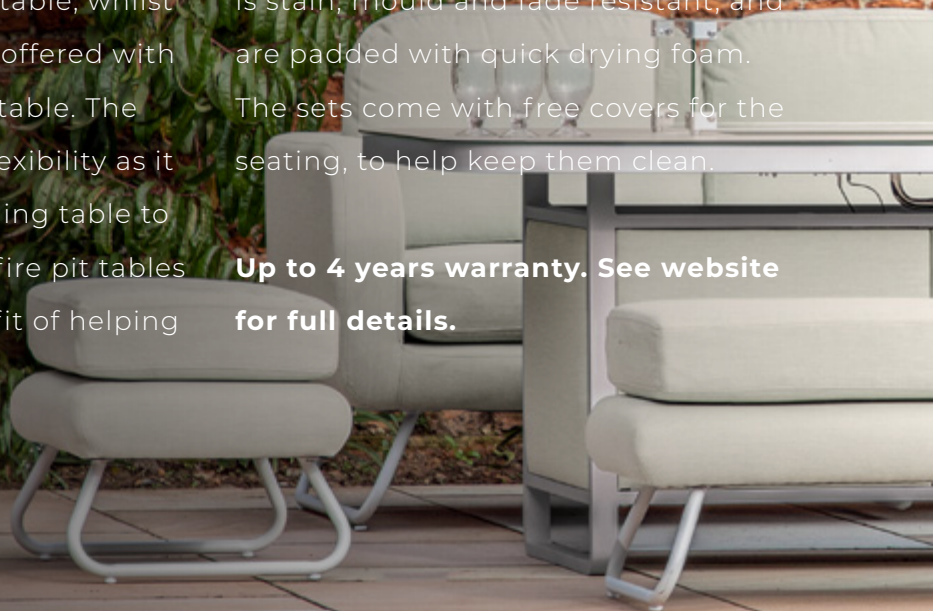

DINING SETS

ANCONA

Designed to add a touch of luxury to your outdoor space, for dining or relaxing with a drink, this Ancona Dining Set features a rectangular table, with a corner sofa, bench and stool. The Linen colour option is available with a bioethanol fire pit table, whilst the Slate colour option is offered with a fire pit table or a rising table. The rising table offers great flexibility as it easily converts from a dining table to a coffee table, whilst the fire pit tables offer the additional benefit of helping

to keep you warm on cooler days and as the sun goes down. All are crafted from aluminium with a glass top with a ceramic effect finish. The seats also feature aluminium frames and are fully upholstered in all-weather fabric, which is stain, mould and fade resistant, and are padded with quick drying foam. The sets come with free covers for the seating, to help keep them clean.

Up to 4 years warranty. See website for full details.