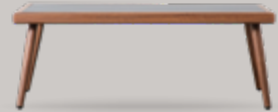

Lamorna Lounge Set

Set Includes

2 Seater Sofa x 1

Armchair x 2

Coffee Table x 1

Finish Detail

Details

Name of product	Code	Materials Include
Lamorna Lounge Set	684494	Aluminium / Poly Rattan / Glass / FR Foam / Polyester Fibre