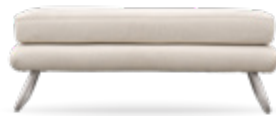

Ancona Dining Set, Linen

Set Includes

Bench x 2

Finish Detail

Details

Name of product	Code	Materials Include
Ancona Dining Set	794285	Aluminum / Acrylic Fabric / PET Quick Dry Fiber / PU Quick Dry Foam / Glass / PP Cotton

Set Details

Set includes	Sizes W x D x H (mm)
Corner Sofa LH	1540 x 845 x 760
Corner Sofa RH	1540 x 845 x 760
Bench	1180 x 450 x 310
Fire Pit Table	1200 x 1200 x 760