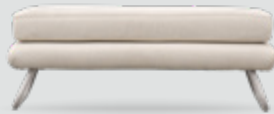

Ancona Dining Set, Linen

Set Includes

Bench x 1

Details

Name of product	Code	Materials Include
Ancona Rectangle Dining Set with Fire Pit Table	794223	Aluminum / Acrylic Fabric / PET Quick Dry Fiber / PU Quick Dry Foam / Glass / PP Cotton

Set Details

Set includes	Sizes W x D x H (mm)
Corner Sofa LH	2140 x 810 x 760
Corner Sofa RH	2040 x 810 x 760
Bench	1160 x 460 x 320
Fire Pit Table	1600 x 900 x 700
Stool	640 x 430 x 320