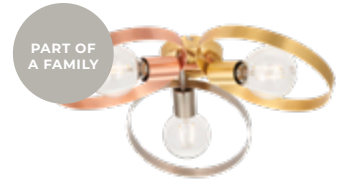

3: Havana 3 Ceiling Lamp Chrome