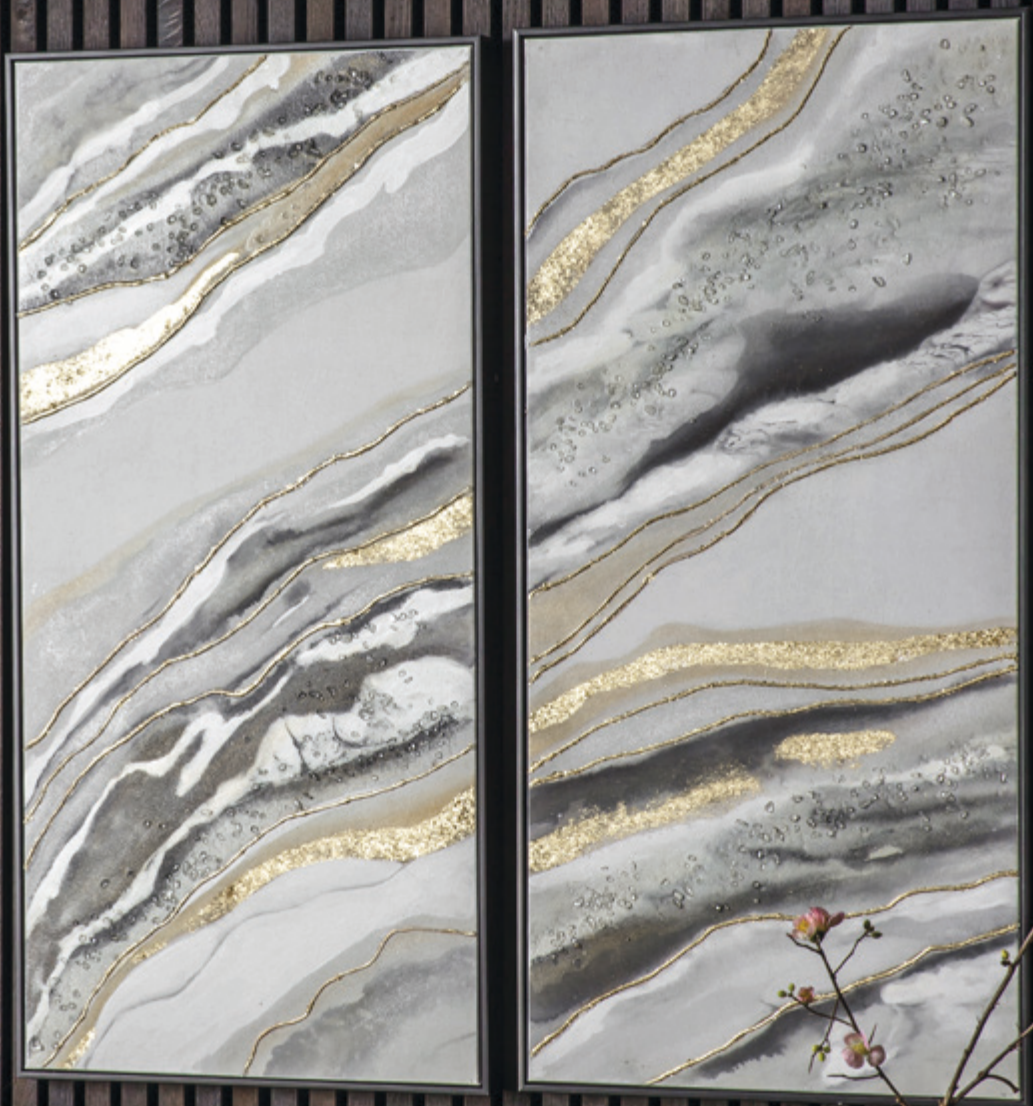

Wall Décor Guide

1 : Golden Ripple Framed Art

2 : Golden Waters Abstract Canvas

3 : Mineral Abstract Canvas Set of 2

4 : Shavala Gold Foil Framed Canvas

5 : Sierra Gold Foil Framed Canvas

6 : Wondering Elephant Abstract Canvas

7 : Gold Ferns Framed Art Set of 3

8 : Metalic Fossil Study Framed Art

9 : Eclipse Framed Print Set of 3

Product Details

	Code	Sizes (mm)	NW / GW (kg)	Materials
1 : Golden Ripple Framed Art	412226	1500 x 45 x 700	13.9 / 17.1	Glass / PS / Paper
2 : Golden Waters Abstract Framed Canvas	412172	800 x 35 x 1000	2.7 / 4.7	MDF / Canvas
3 : Mineral Abstract Framed Canvas Set of 2	412189	500 x 35 x 1000	4.4 / 5.7	MDF / Canvas
4 : Shavala Gold Foil Framed Canvas	412219	800 x 45 x 1200	3.7 / 5.3	MDF / Canvas
5 : Sierra Gold Foil Framed Canvas	412202	800 x 45 x 1200	3.6 / 6.2	MDF / Canvas
6 : Wondering Elephant Abstract Framed Canvas	412233	900 x 45 x 1200	4.1 / 6.1	MDF / Canvas
7 : Gold Ferns Framed Art Set of 3	254700	430 x 35 x 330	6.5 / 8.5	Glass / PS
8 : Metalic Fossil Study Framed Art	042850	840 x 50 x 540	7.6 / 7.6	Glass / Paper / Plastic / Wood
9 : Eclipse Framed Print Set of 3	411946	265 x 30 x 340	2.1 / 3.2	PS / Paper / MDF / Glass

Wall Décor Guide

1 : Bonsai Ink Abstract Studies Set of 2

2 : Cardella Abstract Textured Canvas

3 : Dark Valley Abstract Print Framed Art

4 : Ink Whirl Framed Art Set of 2

5 : Kakuda Wall Art

6 : Kenbu Abstract Framed Canvas